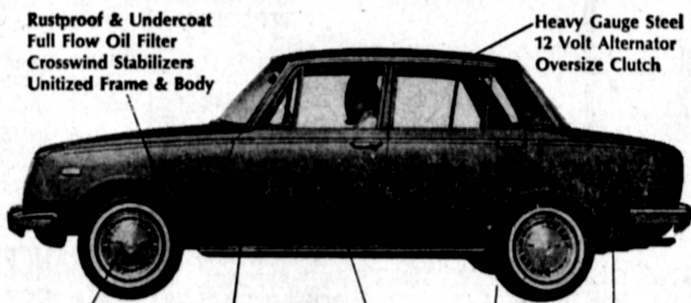

- **BONUS BUY**
  '67 Cougar XR-7
  Full power & air. Exceptionally nice with black vinyl top & lime green finish. USW281.
  $2599
- '65 OLDSMOBILE "98" LUXURY SEDAN
  Full power, factory air, electric windows & seat, automatic, radio, heater, whitewalls. Juneau grey finish, black vinyl top. Kelley Blue Book $2695.
  $1599
- '67 OLDS DELTA COUPE
  Auto. trans., Power Steering & Brakes, W/W tires, etc. Medium blue with matching interior, with 20,000 actual miles. (TUK636)
  $2499

- '67 BUICK SKYLARK
  Full Power & Factory Air. Medium green with black vinyl bench seats. Looks like new! (UDA167)
  $2599
- '65 BUICK LE SABRE CONVERTIBLE
  Automatic, power steering & brakes, radio, heater. Beautiful blue finish, white top. PTV 152.
  $1399
- '67 T-BIRD LANDAU HARDTOP
  Full power, factory air, automatic, stereo, whitewalls. VVU 342.
  $3399
- '66 CHEVROLET IMPALA SUPER SPORT
  Full power, factory air, automatic, radio, heater, whitewalls. WJF 436.
  $2099
- '66 OLDSMOBILE CUTLASS HOLIDAY COUPE
  V-6, 3 speed, radio, heater, whitewalls, listed glass. Metallic green finish, black vinyl bucket seats. Serial #194211.
  $1599

PRICES EFFECTIVE SUNDAY, DECEMBER 8th

BILL ROMEL OLDSMOBILE INC.

"WHERE SERVICE COMES FIRST"

900 NO. PACIFIC COAST HIGHWAY — REDONDO BEACH
376-0967—376-0969

OPEN EVENINGS 'TIL 9 P.M.

YOU CAN'T PASS UP A TOYOTA CORONA

- Rustproof & Undercoat
- Full Flow Oil Filter
- Crosswind Stabilizers
- Unitized Frame & Body
- Heavy Gauge Steel
- 12 Volt Alternator
- Oversize Clutch
- Synchromesh All Gears
- Self-adjusting Brakes
- Column Mounted Shift
- Resettable Odometer
- Courtesy Lights All Doors
- Full Chrome Wheel Covers
- Chrome Exhaust Extension
- Rubber Inserts in Bumpers
- Extra Large Trunk
- Complete Tool Package
- 12-Gallon Fuel Tank
- Padded Lined Trunk