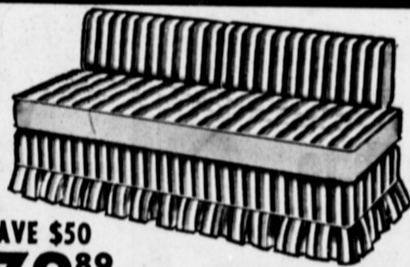

Maple Woodgrain
Plastic Top 40" x 18"

Walnut Woodgrain
Plastic Top 40" x 18"

2 X 6 FT.
BRAIDED
ALL RUNNER

\$3⁹⁹

wearing oval braided runners in vibrantly full color combinations to your hallways a new and sparkle. Complete-versible for longer wear. in your choice of Green, or Coppertone.

approximate size

gas makes the big difference

Model 30-6108

- 25" Giant Capacity Master Oven
- New Removable Color Blended Grates
- Easy Lift-Off Oven Door
- New Easy-Lift-and-Clean Cook Top

30" SCULPTURA
GAS RANGE **\$149⁸⁹**

\$6.85 MONTH

SAVE \$50
\$79⁸⁹

Double STUDIO COUCH

The versatility of this studio couch will delight you... (1) Remove the bolsters and you have a single bed! (2) Open it up and it makes a full-size double bed! Coil spring seat, coil spring base, and full-width bolsters. Choose from brown, blue, green, or persimmon.

Babyline
DROP
SIDE
CRIB

SAVE \$5
\$27⁸⁹

Includes Moisture-Proof Mattress!

SLEEPS
TWO!

Sleeping and sitting comfort...

SAVE \$30

DUAL-PURPOSE SLEEPER-SOFA

Covered in your choice
of tweed fabric or
expanded vinyl!