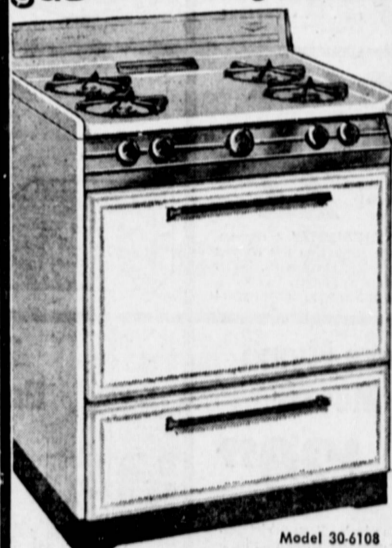

approximate size

gas makes the big difference

Model 30-6108

- 25" Giant Capacity Master Oven
- New Removable Color Blended Grates
- Easy Lift-Off Oven Door
- New Easy-Lift-and-Clean Cook Top

30" SCULPTURA
GAS RANGE **\$149⁸⁹**