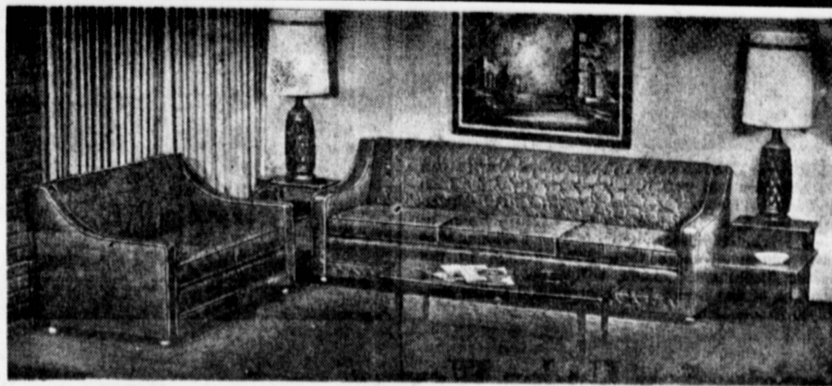

- Quality Finish
- Large Blower
- 6 Cubic Foot Drum

PLUS:

- Three Temperatures
- Regular and Permanent Press Cycles
- Heavy Duty Suspension

The Big,
Comfortable
RECLINER

SIT...
STRETCH...
RELAX...

A comfortable recliner is one thing every home should have. The deep foam cushions of this chair envelope you in real comfort. Expanded vinyl cover wipes clean with a damp cloth. Comes in Black, Gold, Avocado, Turquoise, and Brown.

SAVE **\$55**
\$24.95 \$1.85
MONTH

THE JEM 92-INCH SOFA & 54-INCH LOVE SEAT
Covered in custom quilted figured damask!

Here's a sofa value you'll find hard to beat... or even equal! Note the easy, graceful lines, the attractive piping trim, and the look of custom quilted luxury. The "Jem" is upholstered in custom quilted figured damask. You'll find a magnificent selection of colors too... everything from a rich Mediterranean Blue to a mellow Antique Gold. Picture the "Jem" in your own home... imagine the appearance of your living room with the addition of a rich, custom quilted sofa.

SAVE \$30
\$248
\$11.85 MONTH
SOFA & LOVE SEAT

Maple
Finish
CAPTAIN'S
CHAIR

Salem Maple
Finish!

\$10⁸⁹

LIMIT 4 PER CUSTOMER

Charming maple Captain's Chair with contour back and scoop seat for your complete comfort. Smooth salem maple finish over select hardwoods. Flat arm rests for added comfort. Great as replacement chairs for your dinette, as decorator items, or as conversational pieces. Limit 4 per customer.