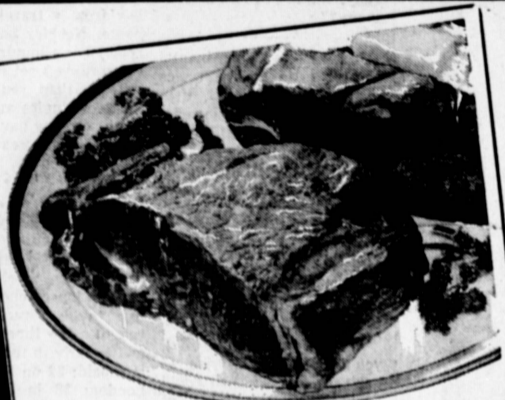

FILET MIGNON
BUTT
(By The Piece)

149
LB.

FRESH, LEAN, EASTERN
PORK SALE
★ ★ ★ ★ ★
FRESH CENTER CUT
PORK CHOPS

FRESH LARGE LOIN
PORK CHOPS

89
lb

79
lb

FRESH LEAN FARMER STYLE
SPARE RIBS

59
lb