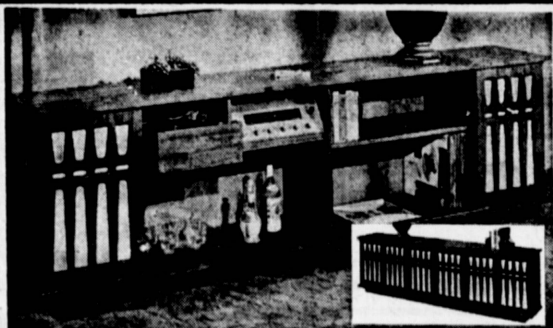

Happy People are our Business!

8-Foot "Crestwood" STEREO-RAMA

The finest in stereo sound and contemporary cabinetry!

Features AM/FM stereo combination, an automatic record changer that plays all speeds and sizes of records, diamond needle, built-in AM/FM antenna, tape jacks, and a built-in pull-out bar complete to even the glasses! Just picture this beautiful entertainment center in your home today!