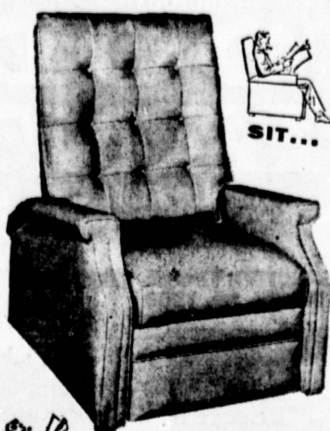

THE GREAT APPLIANCE CHIEFS ARE AT McMAHAN'S

● ADMIRAL ● KELVINATOR ● GIBSON
ROOM AIR CONDITIONERS

AVAILABLE AS LOW AS
\$99⁸⁹
\$4.85 MONTH

Fully Closed for Winter

Fully Open for Summer Cooling

Part Open for Humidity Control

The Big, Comfortable RECLINER

SIT...

A comfortable recliner is one thing every home should have. The deep foam cushions of this chair envelope you in real comfort. Expanded vinyl cover wipes clean with a damp cloth. Comes in Black, Gold, Avocado, Turquoise, and Brown.