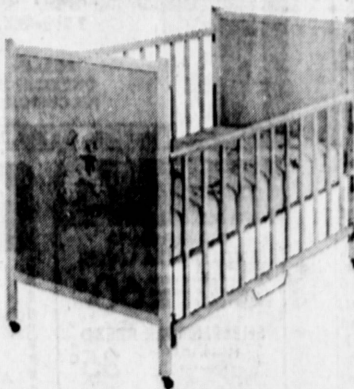

The comfortable king-size! A big 72" by 84"

SAVE \$30

3-Pc. KING SIZE MATTRESS & BOX SPRING SET

On a king size bed you'll get 55% more sleeping area than on your present double bed!

Be honest with yourself... are you really satisfied with the mattress you're sleeping on now? Does your husband complain because his feet hang over the end or because you sleep on his half? Then you both know there's no substitute on earth for good sleep... the kind you get every night on a king size bed. See this fantastic value at McMahan's today!

Includes: Mattress & 2 Box Springs

\$99⁹⁵ \$4.85 MONTH

Babyline

DROP-SIDE CRIB with Moisture-proof Mattress

Innerspring mattress

\$27⁹⁵

FEATURES:

- Solid End Panels
- Silent Action Drop-Side
- 4 Heights Spring Adjustment
- Fully Castered
- Non-Toxic Teething Rails