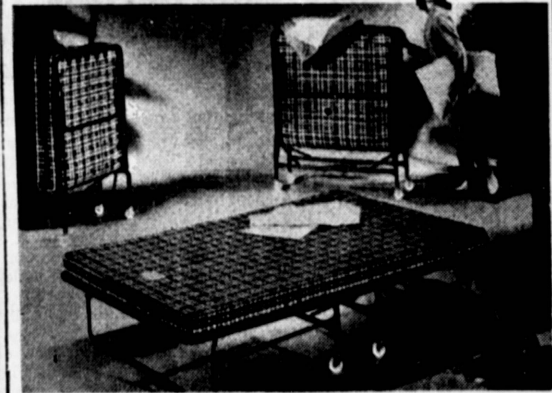

ROLL-AWAY BED

Complete with Foam Mattress!

Reg. $44.95 **$33**

This handy 'roll-away' bed is constructed of sturdy tubular steel with 2 1/2 inch nylon casters for easy rolling. Thick foam mattress is constructed to give complete comfort. Folds up easily for quick storage.