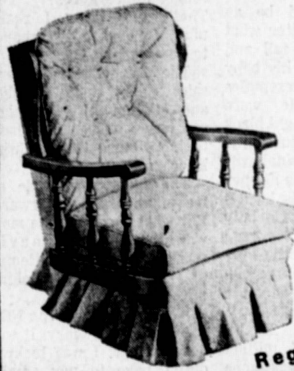

## 12 CU. FT. DELUXE REFRIGERATOR

With Dura-Last food compartment!

COMPARE AT \$179.95 **\$149<sup>89</sup>**

Roomy beauty is just 28" wide. Holds 12.1 cubic feet of food and drinks and boasts a 56 pound freezer. Other features are: porcelain crisper; 2 glide-out shelves; butter and egg compartments and also features a Admiral "Penny Pincher" sealed power unit. Comes in Avocado, Copper or White!