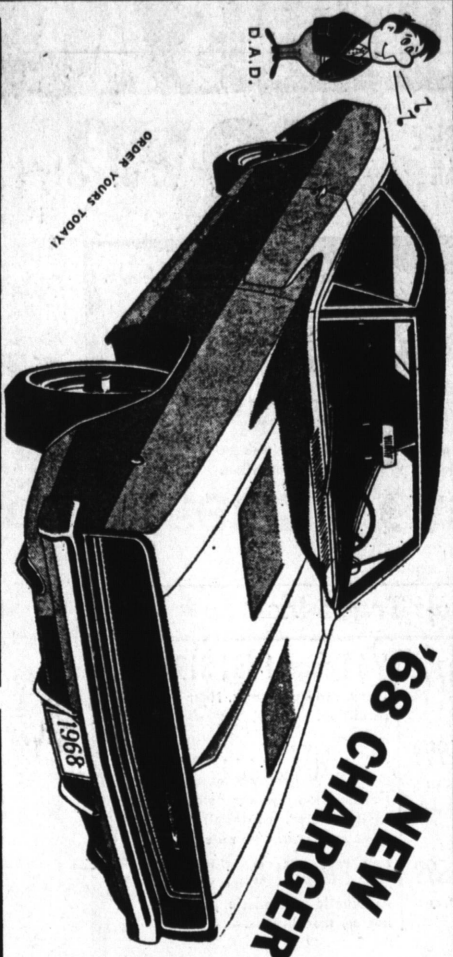

SODERSTROM

15th to 16th ST. on PACIFIC, SAN PEDRO, as near as the Harbor Frwy.
OPEN SUNDAYS 1 GIANT LOCATION TE 2-5315

NEW '68 CHARGER

\$2995

V-8 HARDTOP COUPE

318 cu. in. engine, torqueflite, bucket seats, power steering, seat belts, back-up lights, outside mirror, padded visors, safety rim wheels, hazard warning lights, dual brake system.