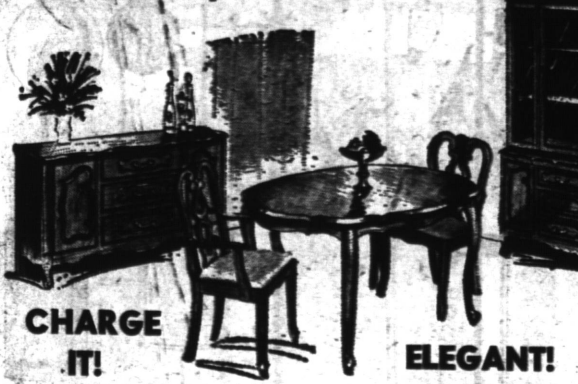

\$500,000 WAREHOUSE Sale! Friday Saturday Sunday

Hand-Rubbed Fruitwood! FRENCH PROVINCIAL! Exquisitely Detailed!

DINING ROOM GROUP

CHARGE IT! ELEGANT!
Unbeatable buy! Your choice of a 40"x58"x68" Oval extension table, 60" buffet, 46" china, 5 side chairs and 1 arm chair. Beautifully styled. Carved posts and fronts, hand rubbed fruitwood finish!
\$149.95 EACH UNIT VALUE