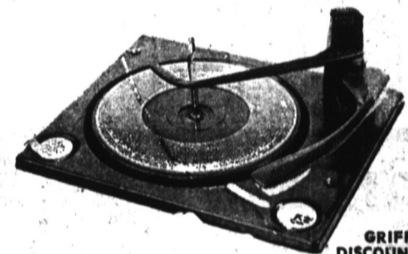

DC-12B
GRIFFEY'S
PRICE
ONLY **\$16⁸⁸**

**HARMAN KARDON FM/Multiplex Solid State
STEREO RECEIVER** (SR-200)

Griffey's Discount Price

\$198⁸⁸

NEW SHELF MODELS
ONLY (2) LEFT
SOLID STATE

SONY SUPERSCOPE

MODEL 250-A

STEREO
TAPE DECK ONLY **\$135⁰⁰**

**BSR 4-SPEED STEREO
CHANGER**

AUTOMATIC

GRIFFEY'S
DISCOUNT PRICE

\$24⁸⁸

Complete with diamond
needle and stereo cartridge
includes patch cords

6 1/2-FT. DECORATOR STEREO SYSTEM
IN LONG LOW **BARZILAY CABINET**
USING A **FISHER**