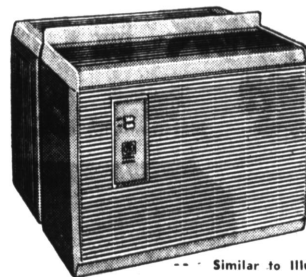

WAS \$519.88

\$469⁸⁸

MODEL TFF-21-DC

SAVE \$50.00

"TWO-DOOR 12" REFRIGERATOR FREEZER

11.8 CU. FT. CAPY.

- Big convenience for narrow space—only 28" wide—needs no door clearance at side.
- Zero-degree freezer holds up to 91 lbs. frozen foods on long term basis.
- Automatic defrost refrigerator section.
- Huge porcelain enamel vegetable bin holds 9/10 bushel.
- Temperature control.
- Deep door shelf for 1/2 gal. milk cartons, tall bottles.
- Magnetic door-seal. Open easily; close silently, securely.

MODEL TB-12-MC

\$188⁸⁸

E-Z TERMS

EXTRA FEATURES...EXTRA VALUES!

"DIAL DEFROST 12" REFRIGERATOR

- Only 28 inches wide, needs no door clearance at side.
- Full-width freezer holds up to 64 lbs., side hinged door.
- Chiller tray holds up to 19 lbs., ideal for frozen desserts, soft drinks, meats.
- Three cabinet shelves. Glass vegetable pan cover serves as third shelf.
- Dial defrost convenience.
- Temperature control.
- Two egg shelves hold 20 eggs—Butter compartment.

MODEL TB-12-SC

\$158⁸⁸

E-Z TERMS, TOO!

BAG YOURSELF A BARGAIN!!

Low Cost Cooling! Rust Proof Case!

DELUXE MODEL RK-301-A

Fashionette Air Conditioner

Similar to Illustration

- 5000 BTU/Hr. Cooling Capacity • Duramold case made of GE LEX-AN®. Weathers elements—can't rust ever! Lightweight for easy installation • Efficient bedroom cooling • Quiet operation • Simplified controls • Removable, washable filter • It's take-home portable.