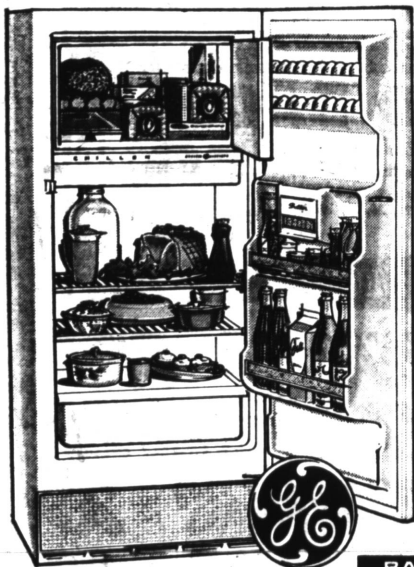

BUY NOW!

RED TAG SPECIALS

SAVE NOW!

Don't Miss These BIG Savings!

APPLIANCE SALE

"FOOD CENTER 21" REFRIGERATOR-FREEZER

20.5 CU. FT. CAPY.

- No defrosting ever in refrigerator or freezer.
- Exclusive Jet Freeze ice compartment for extra fast freezing.
- Four full-width shelves on freezer door and juice can dispenser for 8 cans.
- Vegetable bin holds 3/5 bushel.
- Temperature control butter and cheese compartments.
- Refrigerator rolls out on wheels for easy cleaning.
- Plus many other GE features.

WAS \$519.88

\$469⁸⁸

MODEL TFF-21-DC

SAVE \$50.00

"TWO-DOOR 12" REFRIGERATOR FREEZER

11.8 CU. FT. CAPY.

- Big convenience for narrow space—only 28" wide—needs no door clearance at side.
- Zero-degree freezer holds up to 91 lbs. frozen foods on long term basis.
- Automatic defrost refrigerator section.
- Huge porcelain enamel vegetable bin holds 9/10 bushel.
- Temperature control.
- Deep door shelf for 1/2 gal. milk cartons, tall bottles.
- Magnetic door-seal. Open easily; close silently, securely.

MODEL TB-12-MC

\$188⁸⁸

E-Z TERMS

EXTRA FEATURES...EXTRA VALUES!

"DIAL DEFROST 12" REFRIGERATOR

- Only 28 inches wide, needs no door clearance at side.
- Full-width freezer holds up to 64 lbs., side hinged door.
- Chiller tray holds up to 19 lbs., ideal for frozen desserts, soft drinks, meats.
- Three cabinet shelves. Glass vegetable pan cover serves as third shelf.
- Dial defrost convenience.
- Temperature control.
- Two egg shelves hold 20 eggs—Butter compartment.