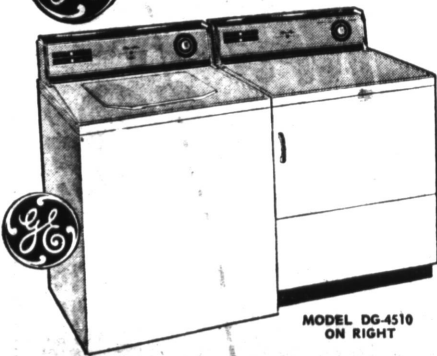

GAS DRYER

- High speed drying system.
- 3 temperature selection.
- Variable time dry control.
- Permanent Press cycle.
- Air fluff selection.
- Counter height and depth.

REG. 189.95

$148⁸⁸

MODEL DG-4510 ON RIGHT