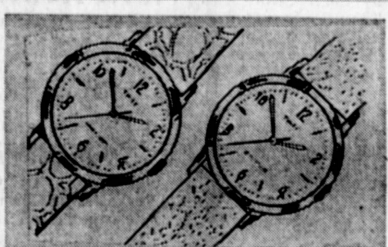

MEN'S TIMELY HOLIDAY GROUP FAMOUS TIMEX® WATCHES
Handsome gift selection of gold and silver-colored metal watches in a wide choice of newest styles and bands. All in group with stainless steel backs.
9.95 to 17.95