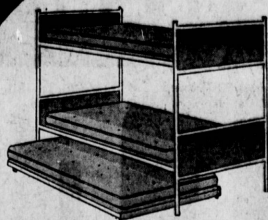

3-PC. WALNUT BEDROOM SET

ANNIVERSARY SPECIAL!

$259.85 VALUE **198⁸⁸**

SALE!