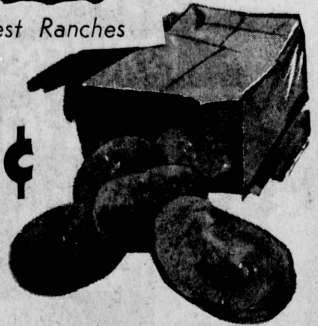

HOME FREEZER BEEF SALE
 Cut and Wrapped FREE

U.S.D.A. CHOICE
HALF SIDE of BEEF 275 to 300-lb. Average **49¢** lb.

U.S.D.A. Choice
HIND QUARTER 140 to 160-lb. Average **59¢** lb.

U.S.D.A. CHOICE BEEF
FORE QUARTER 150-lb. Average **39¢** lb.

Better Food's Finest Steer Beef, Cut to Your Liking and Wrapped for Your Freezer

POTATOES
 U. S. NO. 1 - THE BEST!
WHITE ROSE 10 **29¢** lb. Cello Bag

All-Purpose Potatoes

RED YAMS
 New Crop U. S. No. 1
10 lb.

Every Cut Trimmed Waste-Free for You at Better Food Market!
 You Get MORE Good-Eating Meat for Your Money

FRESH RANCH EGGS
 Grade 'AA' LARGE
45¢ Dozen Carton

Fresh Every Day! at Better Foods!

LIMITED SPECIAL OFFER!
 Genuine Amethyst IRONSTONE OVEN PROOF DISHWASHER SAFE
DINNERWARE **77¢**