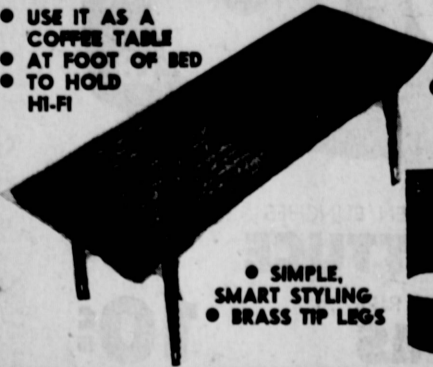

LOUNGE SLAT BENCH

- USE IT AS A COFFEE TABLE
- AT FOOT OF BED
- TO HOLD HI-FI

• SIMPLE, SMART STYLING
• BRASS TIP LEGS

- WALNUT FINISH
- 53" LONG

5.55 Reg. $8.95