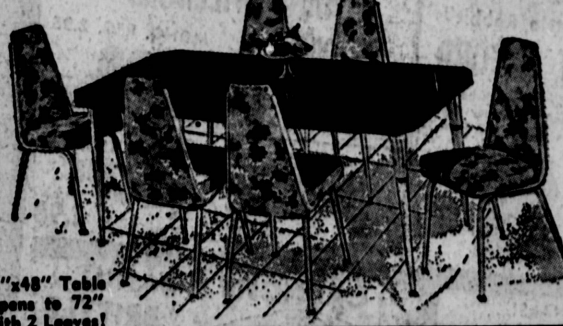

CUSHIONED WITH FOAMSPUN MIRACLE FABRIC

- NON ALLERGENIC
- ODOR FREE!
- NON DETERIORATING
- RAYON BAMASK COVER!
- PASTEL PINK QUILTED!

\$39
\$59.95 VALUE

EASY TERMS Charge It!

MATCHING BOX SPRING \$39.00

HIGH BACK DECORATOR 7-PIECE DINING ROOM SET

Generous 35"x48" table opens to 72" and comes with two leaves. Choose from 10 different table tops and 30 different chair coverings in genuine naugahyde. Legs come in antique bisque white or bronze tone.