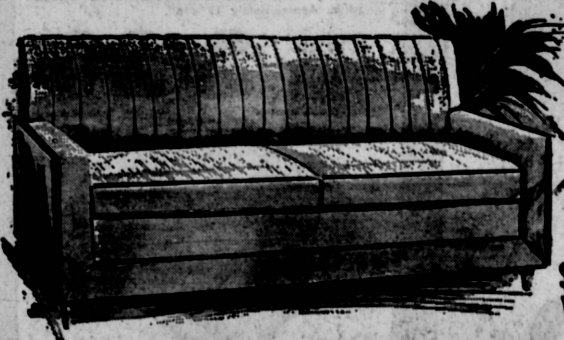

74⁸⁸

"Charlton" Adjustable TUFTED RECLINER

Fabulous 3-way reclining action! Tufted and cushioned with heavenly foam. Covered in supereasy vinyl in latest colors. Adjusts automatically for perfect head-to-toe support. **\$149.95 VALUE**

98⁰⁰

NEWEST! MODERN CONTEMPORARY 'WALNUT INLAY ARM' SLEEK 7-FOOT-LONG SOFA

Beautifully created, 7 foot long, modern contemporary, sofa with popular tapered walnut legs. Foam zippered cushions. Take your pick of many luxurious decorator covers. An excellent quality sofa at tremendous savings.

\$128
\$179.95 VALUE

CONTEMPORARY FULL SIZE SLEEPER KROEHLER "Sleep-or-Lounge SOFA

Contemporary style, full size sleeper with that famous Kroehler built-in quality. Narrow channel foam back, modern arm, accented by exposed wood trim. Reversible zippered foam cushions. Fine quality innerspring mattress.

\$198
\$269.95 VALUE

ENJOY GOTHIC GRANDEUR IN YOUR HOME!

'GOTHIC' BEDROOM Group

TRANSITIONAL DESIGN!

Choose Gothic and experience the comfortable dignity that only fine furniture brings to a home. The transitional design blends with traditional or modern interiors. Soft warm two-tone burr walnut finish is usually found only in highest priced groups. Matching plastic tops clean with a damp cloth and resist burns, stains and scuffing.