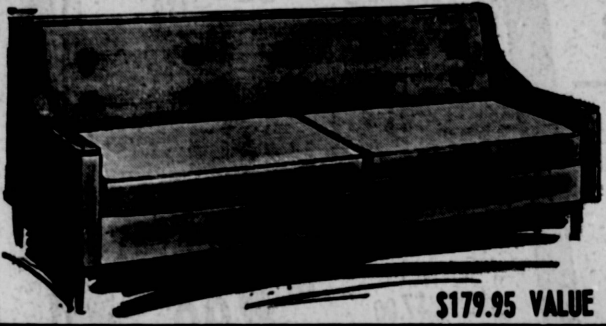

128⁰⁰

ALSO AVAILABLE IN ROUND TABLE

"Leather-Like" EXPANDED VINYL LOUNGE CHAIR

DIAMOND TUFTED BACK & NAIL STUDDED ARMS! Diamond tufted back chair with innerspring cushion. Nailstudded arms. Heavy, expanded vinyl, cover in your choice of palm green, arab tan, russet and gold. **\$119.95 VALUE**

74⁸⁸

"Charlton" Adjustable TUFTED RECLINER

Fabulous 3-way reclining action! Tufted and cushioned with heavenly foam. Covered in supereasy vinyl in latest colors. Adjusts automatically for perfect head-to-toe support. **\$149.95 VALUE**

98⁰⁰

NEWEST! MODERN CONTEMPORARY 'WALNUT INLAY ARM' SLEEK 7-FOOT-LONG SOFA

Beautifully created, 7 foot long, modern contemporary, sofa with popular tapered walnut legs. Foam zippered cushions. Take your pick of many luxurious decorator covers. An excellent quality sofa at tremendous savings.

\$128
\$179.95 VALUE

CONTEMPORARY FULL SIZE SLEEPER KROEHLER "Sleep-or-Lounge SOFA

Contemporary style, full size sleeper with that famous Kroehler built-in quality. Narrow channel foam back, modern arm, accented by exposed wood trim. Reversible zippered foam cushions. Fine quality innerspring mattress.