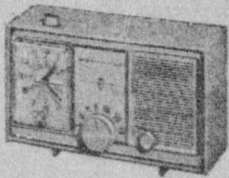

For Your Convenience We Will Be Open Mother's Day Sunday
**Wonderful world of gifts for
Mother...top quality, low prices**

Newberrys

MOTHER'S DAY SALE

MAY 9th

Decorator "Kozy Covers"

Bright, colorful plush covers for your bathroom fixtures and accessories. All decorator accent colors to match bath carpeting and color schemes.

- TISSUE BOX COVER 1.49
- SCALE COVER 1.29
- TANK TOP COVER 1.99
- WASTE PAPER BASKET COVER 2.99
- CONTOUR RUG 3.99
- 22"x32" SCATTER RUG 3.99
- LID COVER AND TANK COVER SET 4.99
- LID & SEAT COVER STARTER SET 3.99

**AM & FM RADIO
Plus
STEREO PHONO**

- Two 6" Speakers
- 4 speeds, Automatic Shut-off
- Dual Channel Stereo Amplifier
- Plays Stereo, Monaural Records
- Handsome Contemporary Design

**"TREASURE HOUSE" HI-FI
STEREO PHONO CONSOLE**

119.88 REG. 149.88

Engineered, designed specially for us by a renowned maker. You get highest quality sound precision and brilliance in handsome console. Shop and compare our low price!

**G.E. CLOCK
RADIO**

Automatic wake-to-music or buzzer. Slumber switch, snooze - alarm. Assorted white, grey and beige. Similar to illustration. Regular 26.97.

$17.88

**FAMOUS MELMAC®
45 Pc.**

Service for 8

Complete set includes: 8 dinner plates, 8 cups, 8 saucers, 8 soup/cereal bowls, 8 bread and butter dishes, platter, serving bowl, creamer, 2 piece sugar with lid. Choose from many popular floral designs.

Reg. $12.99
$12.99

Beautiful Lace-Like Tablecloths

Laminated plastic with that elegant lace look. See our selection of sizes and colors.

- Reg. 2.98 **$1.77** 54" Round
- Reg. 3.98 **$2.97** 54"x72" Oblong
- Reg. 3.98 **$2.97** 72" Round

**Save 2.89 OUR OWN
"LADY SUZAN" ELECTRIC KNIFE**