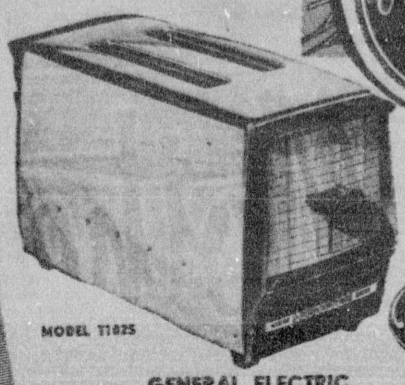

CELEBRATE MOTHER'S DAY WITH A BOTTLE OF FINE CHAMPAGNE

3⁸⁹

MODEL T1025

GENERAL ELECTRIC AUTOMATIC TOASTER

Fully automatic toaster with 4 position toast control, Smart, handsome styling. Easy to use... easy to clean. Extra high toast lift... And best of all it's the nationally famous General Electric!