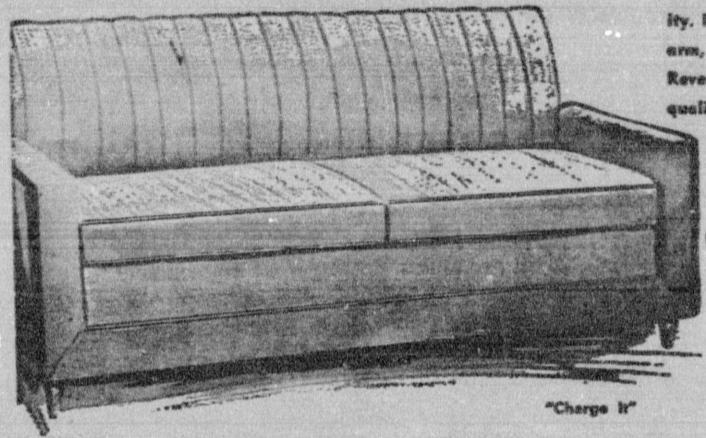

LEONARDS EASTER SALE

6 GREAT FURNITURE BUYS!

Contemporary Full Size Sleeper KROEHLER Sleep-or-Lounge Sofa

Contemporary style, full size sleeper with that famous Kroehler built-in quality. Narrow channel foam back, modern arm, accented by exposed wood trim. Reversible zippered foam cushions. Fine quality innerspring mattress.

$269.95 VALUE

198

"Charge It"