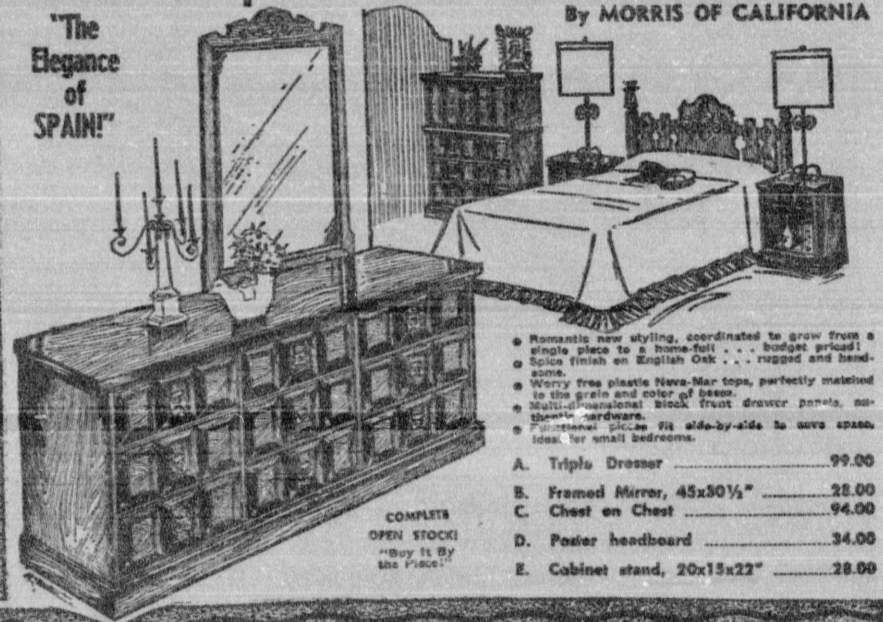

5-Pc. "Hespana" Coordinated BEDROOM By MORRIS OF CALIFORNIA

"The Elegance of SPAIN!"

- A. Triple Dresser 99.00
- B. Framed Mirror, 45x30 1/2" 28.00
- C. Chest on Chest 94.00
- D. Poster headboard 34.00
- E. Cabinet stand, 20x15x22" 28.00

COMPLETE OPEN STOCK! "Buy It By the Piece!"

SALE of FINE CARPETING!

"CAPROLON" CONTINUOUS FILAMENT PILE Completely Installed

$7.98 VALUE

5.98

SQ. YD. Completely Installed

"DUPONT 501" CONTINUOUS FILAMENT YARNS Completely Installed!

$7.98 VALUE

5.48

Leonards carpet department is featuring DuPont 501 continuous filament yarns, woven on a double jute back. Small graceful texture to complement any decor. 4 solid decorator colors. Lt. beige, Med. beige, gold and woods green. COMPLETE TACKLESS INSTALLATION INCLUDED!

SQ. YD. Completely Installed

Special Purchase FAMOUS "HERCULON" LOOP TEXTURE PILE COMPLETELY INSTALLED!

$10.98 VALUE!

6.98

10 YEAR GUARANTEE

SQ. YD. Completely Installed

EASY TERMS!
"Charge It!"