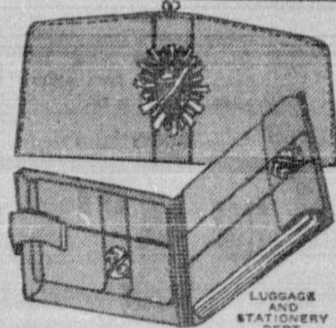

LOGGAGE AND STATIONERY DEPT.

30 DRAWER Steel File CABINET

Perfect for home, office, garage or any business using hundreds of items or cards. Measures 36" wide, 10" deep, 33" high.