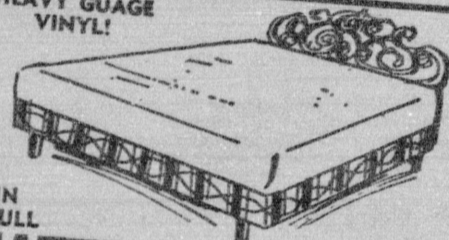

TWIN or FULL

MATTRESS COVERS

Popular elasticized corners to fit snugly. Heavy gauge vinyl wipes clean with damp cloth. Keep your prized mattress free from dust and stains. Twin or full sizes.

98¢ VALUE EACH

2 for 1⁰⁰