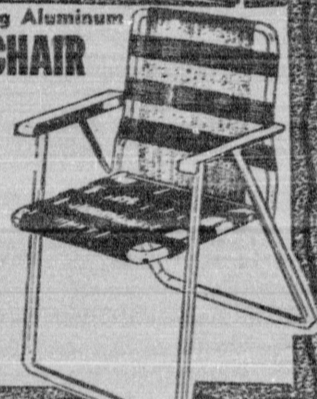

$5.95 Value

2⁶⁸

SENSATIONAL 4 DAY VALUE! LADIES BILLFOLDS AND CLUTCHES

Just arrived! A super sensational assortment of ladies billfolds and clutches in the seasons newest colors and styles. Choose from Wax-hyde, Fiostahyde, Ganges or Sweet-Kid hyde in leather-like finishes. Some billfolds have up to 100 vucs.

LEONARDS SPECIAL LOW PRICE!

77[¢] + P.E.T.