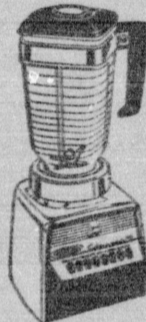

MODEL 841-01

OSTERIZER 8-SPEED BLENDER

Easy-to-read push-button control features new "super-low" speed for processing food to coarse textures... even whips cream.

$62.95 VALUE

39⁸⁷