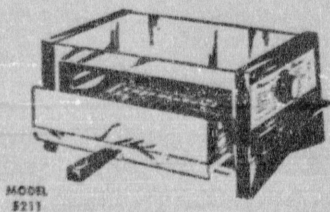

LEONARDS

EASTER SALE

Charge It! WITH A PLAN THAT FITS YOUR BUDGET! (Specialty Charge Plan) (Specialty Plan up to $500. No pay for 90 days. See your Bankcard.)

MODEL 5211
TOASTMASTER BROILER-OVENETTE

$16.95 VALUE

9⁹⁷