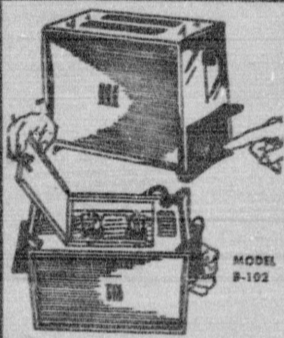

MODEL 8-102

TOASTMASTER "PRINCESS" TOASTER

Popular concave styling with chrome-accent finish. Black bakelite handles. Toast color control dial. 2 slice capacity.

$21.00 VALUE

12⁹⁷