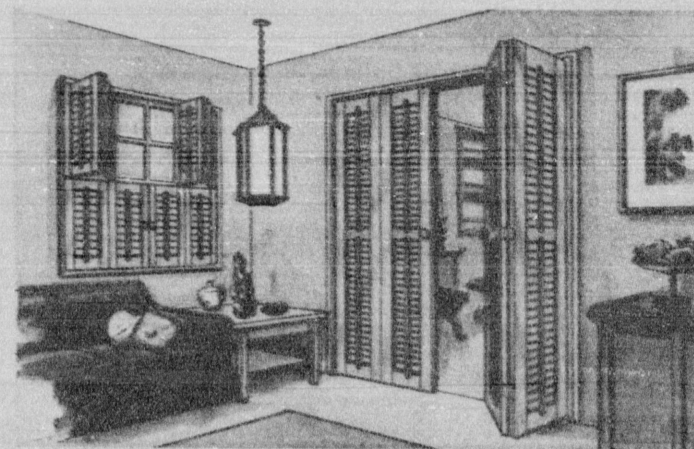

SHUTTERS—SHUTTER DOORS—CAFE DOORS

SHUTTER DOORS

4 DIFFERENT STYLES
17 SIZES IN STOCK

For Example:
Movable Louver 10 in. x 80 in. Comp. Retail 12.90 NOW **5.49** Ea.

MOVABLE LOUVRE SHUTTERS

37 HORIZONTAL LOUVRE STYLE
19 VERTICAL LOUVRE STYLE
IN STOCK • IMMEDIATE DELIVERY

For Example:
6 1/2 x 13 in. Comp. 99c NOW **38c** Ea.

CAFE DOORS

6 SIZES IN STOCK

For Example:
15 in. x 31 in. Comp. Retail 10.95 NOW **5.79** Pair
MAKES 30 x 31 IN. DOORS

✓ MADE FROM FINEST LUALU WOOD ✓ READY TO PAINT OR STAIN
✓ ALL STYLES OF SHUTTER HARDWARE AVAILABLE AT DISCOUNT PRICES

FLOOR COVERING SALE

VINYL-PLAID LINOLEUM
"Antic" "Goodway"
Comp. Retail 2.50
NOW **1.69** Sq. Yd.

VINYL-SURFACED FLOOR COVERING
Wood-Tones
Famous Brands
Comp. Retail 1.25
NOW **69c** Sq. Yd.

EXTERIOR VINYL PAINT

Can also be used for an extremely durable interior job.
White & all new colors
Comparable
Retail 3.50—NOW **1.99** CAN.
"SAFEWAY" INTERIOR LATEX
White & 1965 colors
Comparable Retail 3.50 **1.88** Gal.

CERAMIC MOSAIC TILE

Finest quality glazed tile
Pre-mounted 12 x 12 in. sheets
Glazed & unglazed

65 PATTERNS IN STOCK
39c TO 97c Per 12 x 12 in. Sheet

7 IN. ROLLER & PAN SET

VERY GOOD GRADE
NOW **69c** SET

7 IN. ROLLER COVERS—NOW **27c** Ea. AS SHOWN

PAINT THINNER

FINEST OBTAINABLE GRADE IN YOUR CAN—NOW ONLY **19c** GAL.

LACQUER THINNER

4 Colors—NOW **12c** GAL.

100% PURE BRISTLE BRUSHES

4 in. Roll
NOW **89c**

COMPLETE LINE DISCOUNT PRICED ART SUPPLIES

70c TUBE OIL COLORS **25c** Ea.
30c TUBE WATER COLORS **25c** Ea.
All Colors Ea. **25c**
Drawing Pencils 4c
#1 Artist Brush 25c
Erasers 4c
8 oz. Turpentine 24c
310c Giant Tube Zinc Oxide White **79c**

FINEST GRADE—IMPORTED BAMBOO FENCING

Wire bound
Inside peel
Weather proof
Comp. Retail 4.95—NOW **2.79** PER 15 FEET
REDWOOD COLORED 6x15 FT. **3.49**

OPEN SUNDAYS 8:30 to 5:30
SATURDAYS 8:00 to 6:30

- LOS ANGELES 2223 S. BROADWAY, at Pico Blvd.
- SANTA ANA 7410 S. MAIN
- FRESNO CORNER OF FULTON & VENTURA
- PHOENIX 4343 E. VAN BUREN
- SAN DIEGO CORNER FLETCHER & E
- BURBANK 510 N. VICTORY BLVD.
- BAKERSFIELD 19th & "D" STREETS
- PASADENA FAIR OAKS & HOLLY
- SANTA MONICA 1411 LINCOLN BLVD.
- POMONA-ONTARIO CORNER HOLY & MILLS
- LONG BEACH 2401 LONG BEACH BLVD.
- ANAHEIM CORNER LINCOLN & LINDSEY

TORRANCE 23126 HAWTHORNE AVE. at Lomita Blvd.

23 CONVENIENT LOCATIONS TO SERVE YOU

- SAN BERNARDINO 300 SOUTH "E" STREET
- WEST SAN FERNANDO VALLEY
- GARDENA-HAWTHORNE
- VAN NUYS
- EL MONTE 3603 PECK RD.
- TORRANCE 23126 HAWTHORNE BLVD.
- LA MESA LA MESA & EL CAJON BLVD.
- DOWNEY 8035 E. FLORENCE AVE.
- TUCSON BROADWAY AT FIRST AVE.
- WEST L.A. 3475 S. ROBERTSON BLVD.
- CHULA VISTA 223 BROADWAY AT "E"

OPEN 5 NIGHTS
Mon. Tues. Wed. Thurs. 8:00 A.M. to 5:30 P.M.