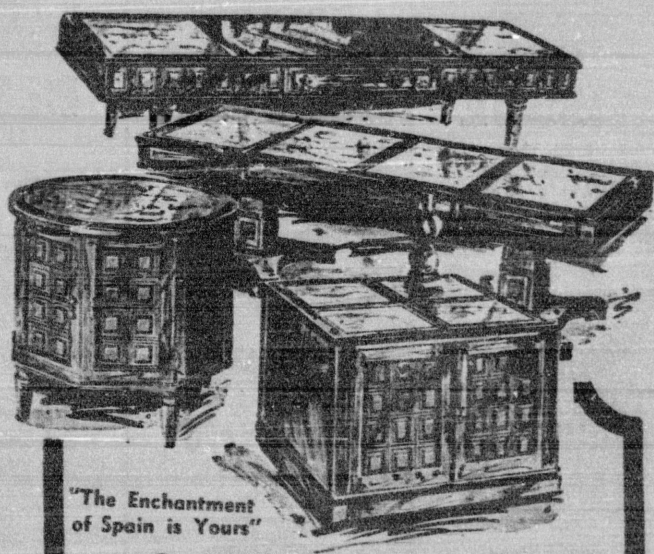

"The Enchantment of Spain is Yours"

"Castaneta Tables" COLLECTION BY Stickley

Charm is the theme of these lovely table treasures designed with your home in mind. Superbly crafted for lasting beauty, each piece evokes the timeless appeal of rare and rich Mediterranean tradition.

$94.95 VALUES! ALL ONE PRICE! YOUR CHOICE

- BEAUTIFUL BUTTERNUT VENEERS
- FINEST IMPORTED MARBLE FROM PORTUGAL
- RICH, HAND RUBBED FINISH
- AUTHENTIC CUSTOM DESIGNED HARDWARE
- LEGS OF 2" OR 2 1/2" STOCK

$69