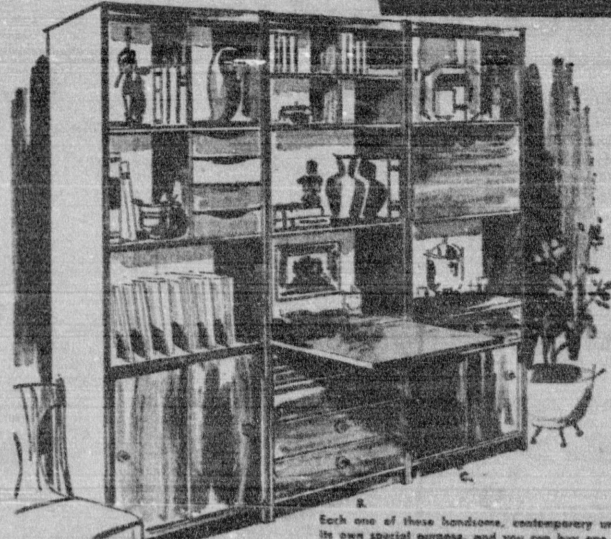

KROEHLER 3-UNIT COMPLETE SPACE CENTER

$179.95 EA. PIECE VALUE

$128 EA. PIECE

Each one of these handsome, contemporary units has its own special purpose, and you can buy one cabinet or all three. It's the smart way to use every inch of space to best advantage. Each cabinet is 30"x15"x80" high (over 35,000 cubic inches of usable space). Beautiful walnut finish. Drawers are dovetailed front and back, center-guided, with finished interiors. Drawer handles are shaped of solid walnut. If you feel that every beautiful inch counts, see the Space Center now!

- A. MUSIC UNIT $139.00
- B. STUDY UNIT $128.00
- C. SERVING UNIT $128.00

FAMOUS MAKE BOX SPRING OR MATTRESS

Nationally famous maker Box spring or mattress. Twin size at this low, low price. Limited quantities... so you'd better hurry.

$39.95 VALUE

18⁸⁸