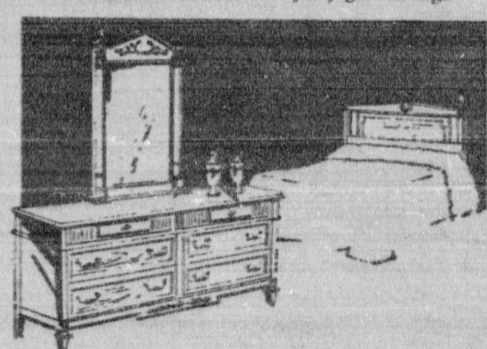

Italian provincial bedroom 308.00
regularly 399.85. 74" dresser base, matching landscape mirror, twin or full headboard. Antique white and gold.
Matching pieces available at equally good savings.

BUY ANY OF THESE BEDROOM SUITES WITH NO MONEY DOWN AT MAY CO.

may co. lakewood
5100 lakewood blvd.; me 3-0111

MAY CO
CALIFORNIA

may co. furniture 143

may co. south bay
hawthorne at artesia; 370-2511

shop every day, monday through saturday, 10:00 a.m. 'til 9:30 p.m.