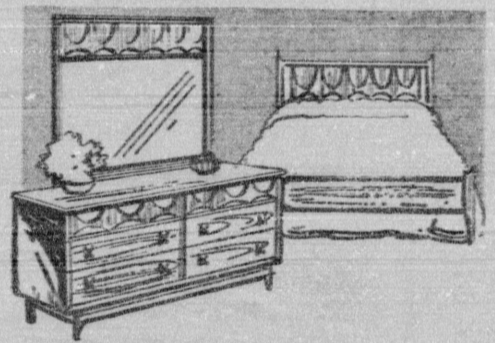

"Brasilia" bedroom 228.00
regularly 288.95. Contemporary double dresser, landscape mirror and twin or full panel bed, rich walnut finish.
Matching pieces available at equally good savings.