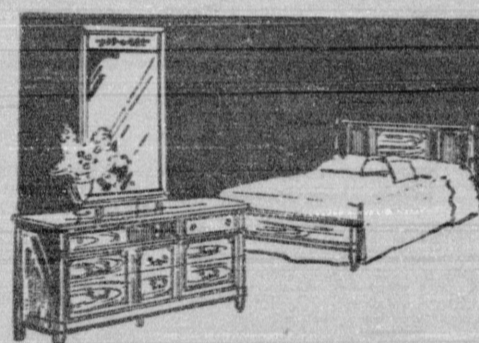

Italian provincial bedroom 238.00
regularly 288.95. 67" 9-drawer dresser, mirror, full or twin panel bed in beautifully grained cherry veneers.
Matching pieces available at equally good savings.