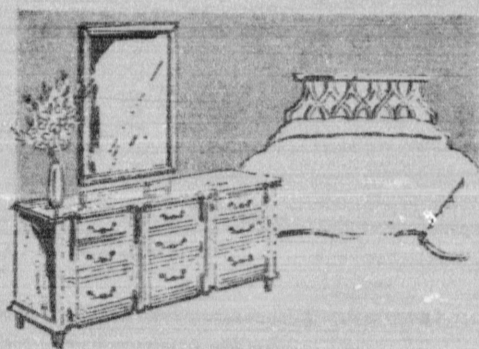

"Villa D'Este" bedroom 288.00
regularly 358.50. 74 1/2" giant dresser, mirror, carved full or twin headboard — all in a dark satin cherry finish.
Matching pieces available at equally good savings.