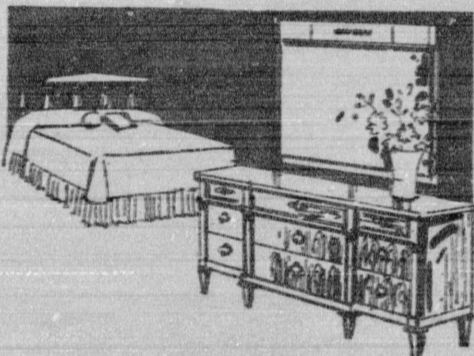

Italian provincial bedroom 198.00
regularly 269.95. 71" dresser, matching mirror and twin or full size headboard. Cherry finish with burl veneers.
Matching pieces available at equally good savings.