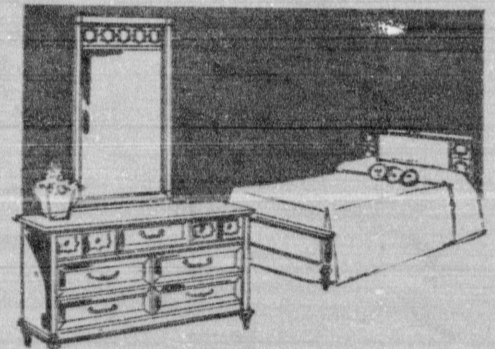

Mediterranean bedroom 258.00
regularly 308.50. Triple dresser, mirror, full, twin headboard. Unique Mediterranean styling; pecan finish.
Matching pieces available at equally good savings.