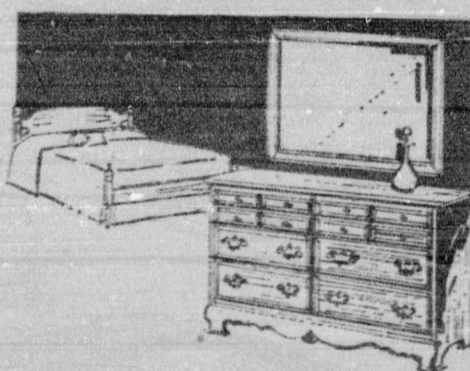

**Contemporary bedroom 118.00**  
regularly 148.95. 6-drawer double dresser framed mirror, twin or full headboard. Mahogany veneers, gala finish.  
Matching pieces available at equally good savings.

**Early American bedroom 148.00**  
regularly 204.40. 50" double dresser, matching mirror, twin, full size panel bed. Beautiful solid hard rock maple.  
Matching pieces available at equally good savings.