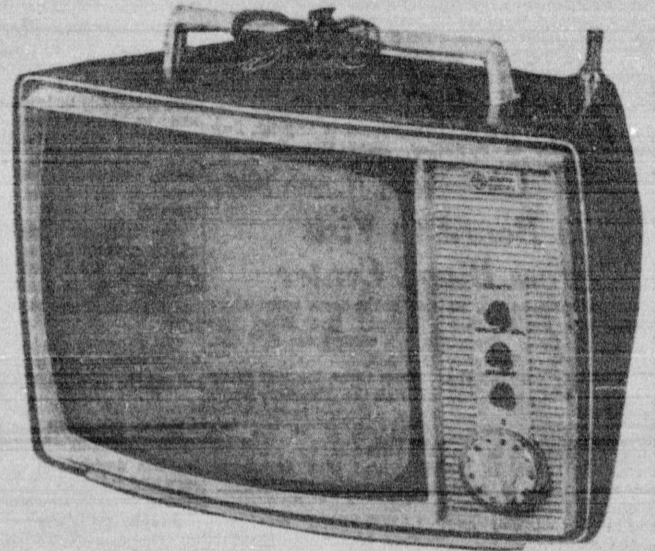

TO TELL THE TRUTH

WE NEED SOME CUSTOMERS!!

BRAND NEW **ZENITH** 23 INCH
ROLL AROUND
PORTABLE TV

• Transformer Chassis
• Handcrafted
• Push-Pull On-Off
• Automatic Fringe-Lock

AT GRIFFEY'S ONLY

$199⁶³
LIBERAL TRADE-INS UP TO 24 MONTHS TO PAY

GENERAL ELECTRIC BRAND NEW
PERSONAL SIZE

PORTABLE TV
82 CHANNEL TV

- LIGHTWEIGHT
- TELESCOPING ANTENNA
- EARPHONE JACK
- SHARP PICTURE

$88⁰⁰

8⁰⁰ DOWN
10⁰⁰ PER MONTH