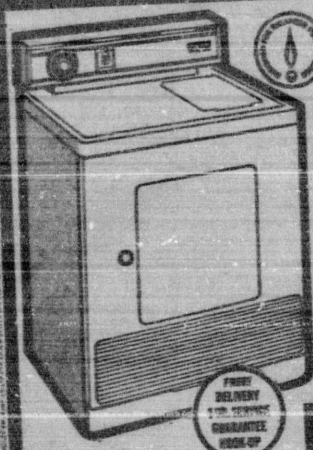

WAREHOUSE SALE

SENSATIONAL PRICE SLASHING IN OVER 100 COMPLETE DEP'TS!

FANTASTIC SAVINGS ON FAMOUS MAJOR APPLIANCES

FREE!
LAS VEGAS
TRIP FOR 2

NORGE GAS DRYER

Dries even the largest capacity load "wrinkle-free". Giant lint screen, time indicator, automatic cool down and 5 way venting.

139⁸⁸ SALE PRICE