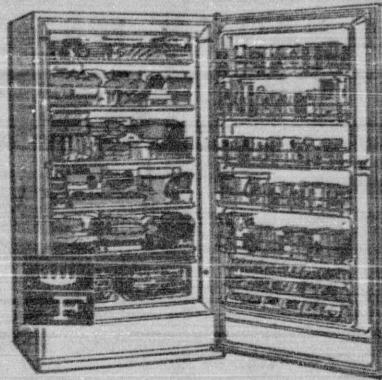

FRIGIDAIRE 21 CU. FT. Freezer

- Big family 718 lb. capacity.
- Proved pure zone freezing.
- 5 full-width shelves, 5 full-width extra deep door shelves.
- Turbo Roll-to-You baskets, juice can rack in door, built-in lock.
- Ask about Food Spoilage Warranty

WAREHOUSE SALE PRICE

254⁰⁰

GREATEST APPLIANCE BUYS EVER