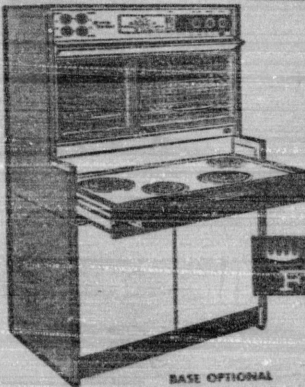

GIGANTIC WAREHOUSE CLEAROUT

FRIGIDAIRE 40" "FLAIR" RANGE CUSTOM IMPERIAL

- Fits flush with cabinets and counters yet slides into place like regular range.
- Most glamorous electric range ever with glass-top fill-in glass oven doors at eye level.
- Roll-to-You cooking top puts surface units out of sight.
- Automatically, Cook-Master starts, stops oven.

WAREHOUSE SALE PRICE

$333⁰⁰

BASE OPTIONAL