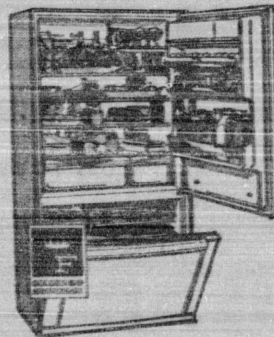

FRIGIDAIRE 19 Cu. Ft. "Frost Proof" 2-Dr.

- Come see the whopping 21-lb. size freezer.
- Come touch the Flip-Quick Ice Ejector.
- Compare Frigidaire advanced Frost-Proof system. No frost even in the freezer.
- 10.3 lb. Meat Tender—2 gliding shelves.

WAREHOUSE SALE PRICE!

$468⁰⁰ WITH TRADE