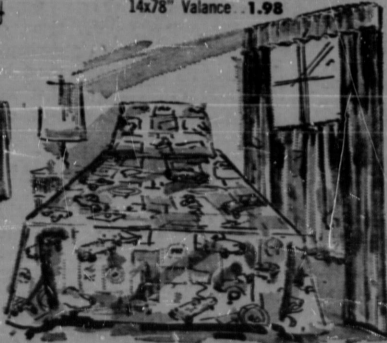

"GRAND PRIX" BED ENSEMBLE

You can almost hear the road racing excitement. In tones of rich brown.

Bunk Size Spread **3.77** Twin Size Spread **5.98**
36" Drape . . . . . **2.98** 63" Drape **4.98**
14x78" Valance **1.98** Pillow Sham . . . **2.98**