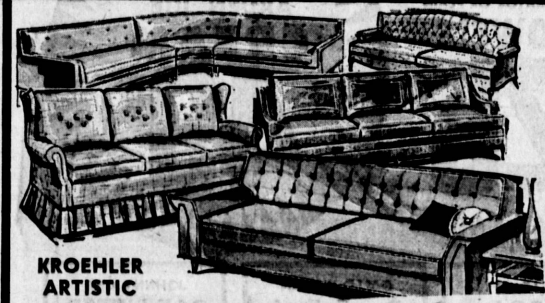

COME 'N GET 'EM!

- Floor Samples
- One Of-A-Kind
- Surplus Items
- Left Overs
- Some Irregulars
- Discontinued Lines

TORRANCE STORE ONLY

- ARTISTIC 8 FT SOFA**
\$229.95 VALUE! Quilted, loose pillow, reverse, cushions **167⁰⁰**
- KROEHLER LOVE SEATS**
\$224.85 VALUE! Quilted gold, modern styling **140⁰⁰**
- ARTISTIC LOVE SEATS**
\$209.95 VALUE! Quilted moss floral, elegant styling **155⁰⁰**
- KROEHLER 8 FT SOFA**
\$279.95 VALUE! Loose pillow back contemporary styling **166⁰⁰**
- ARTISTIC CHINESE SOFA**
\$369.95 VALUE! Red Chinese style, Ebony wood trim **208⁰⁰**
- TWILITER SOFA/BED**
\$239.95 VALUE! Stephen Edwards, studio style, twin size **128⁰⁰**
- HI RISER STUDIO COUCH**
\$109.95 VALUE! Makes into a double bed **58⁰⁰**
- LONG BOY SLEEPER COUCH**
\$349.95 VALUE! Queen size sleeper in modern design **233⁰⁰**
- SIMMONS HIDE-A-BED**
\$415.00 VALUE! Beautifully styled hide-a-bed **315⁰⁰**
- EARLY AMER. LOVE SEATS**
\$266.95 VALUE! Sleeper couch, wood trim, Early Amer. **144⁰⁰**
- LIVING ROOM CHAIRS**
Quilted & Floral styles at a fabulous new low range of prices **65% OFF**
- KROEHLER CHAIR & OTTOMAN**
\$199.95 VALUE! Modern chair & Ottoman, latest styling **98⁰⁰**
- KROEHLER LIVING ROOM CHAIR**
\$139.95 VALUE! Reversible seat cushion, hi back design **78⁰⁰**
- DANISH MODERN CHAIRS**
\$29.95 VALUE! Walnut wood trim, loose cushions **18⁸⁸**
- ARTISTIC CHAIRS**
\$99.95 VALUE! Living room occasional chairs in modern styling **37⁰⁰**
- 6 PC MODERN BEDROOM SET**
\$599.00 VALUE! Walnut finish, modern by Basic Witz **375⁰⁰**
- 5 PC SIERRA BEDROOM SET**
\$179.95 VALUE! Salem bedroom set, Early American styling **88⁰⁰**
- 6 PC. KROEHLER BEDROOM**
\$738.00 VALUE! Walnut finish, set, contemporary design **498⁰⁰**
- ASSORTED HEADBOARDS**
Choose from a big selection of night stands H.B. & dresser **60% OFF**
- MAPLE BUNK BEDS**
\$79.95 VALUE! Early American styling, Big savings now **22⁰⁰**
- ASSORTED CREDENZAS**
Choose from a tremendous selection of colors & styles **55% OFF**
- CHILDRENS BDRM. PIECES**
Famous "CAL STYLE" of children's bedroom sets **60% OFF**
- Maple or Salem Nick Nacks**
Many lovely, choose from a huge selection of Nick-Nacks **70% OFF**
- KROEHLER END TABLES**
\$29.95 VALUE! Big selection of end & cocktail tables **18⁸⁸**