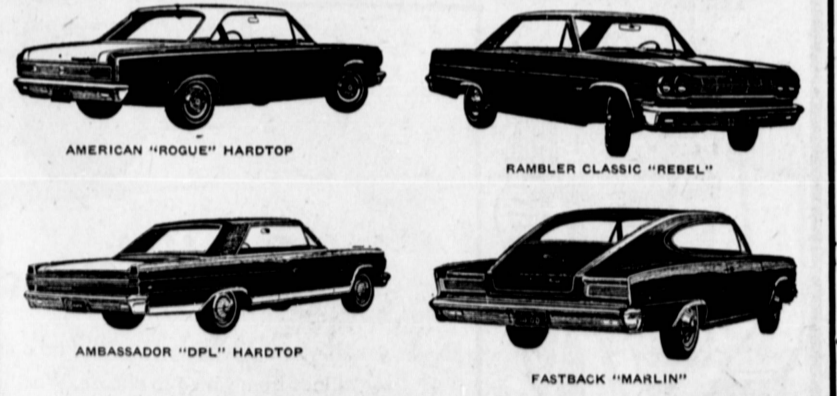

ALSO CONVERTIBLES—WAGONS—SEDANS—YOU NAME IT—WE HAVE IT!
BUY FOR PAYMENTS AS LOW AS **$45** PER MONTH (OAC & Normal Down)
WE LEASE CARS!
(ONLY AUTHORIZED AMERICAN MOTORS LEASING AGENCY IN SOUTH BAY AREA)

3 REASONS TO BUY FROM US NOW!

1. We need used cars badly.
2. Have high factory bonus available which is returned to dealer.
3. No monthly payments due until middle of January, 1966.

OUR SERVICE AND PARTS DEPARTMENT OPEN FROM 9 A.M. 'TIL 9 P.M.
MONDAY THRU FRIDAY FOR OUR CUSTOMER CONVENIENCE

AL ORTALE RAMBLER

20710 HAWTHORNE BLVD. —TORRANCE— FR 0-4551