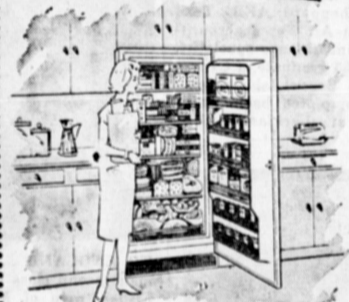

## Big Double Door REFRIGERATOR-FREEZER!

GET MORE

PAY LESS!

only 28" wide!

- Zero Degree Freezer, Automatic Defrost Refrigerator!
- 12.1 cu ft net food storage, only 28 inches wide!
- 3 convenient shelves for easy storing.
- Convenient slide out shelf removes for cleaning!
- Big zero-degree Freezer holds up to 80 lbs!
- Full width porcelain vegetable bin holds almost a full bushel!
- 2 full width door shelves!
- Magic Corner Hinges—no clearance needed at side!
- Choice of right or left hand door.

## STOREWIDE CLEARANCE OF ALL BRAND NEW GE FLOOR SAMPLES!

INCLUDING REFRIGERATORS • WASHERS DRYERS • DISHWASHERS FREEZERS  
**CHECK OUR SPECIAL CLEARANCE PRICES!**

ECONOMY 12 FREEZER  
 Cut shopping trips with this huge 420-lb capacity freezer! Save money on special market buys—and on this terrific family food freezer!