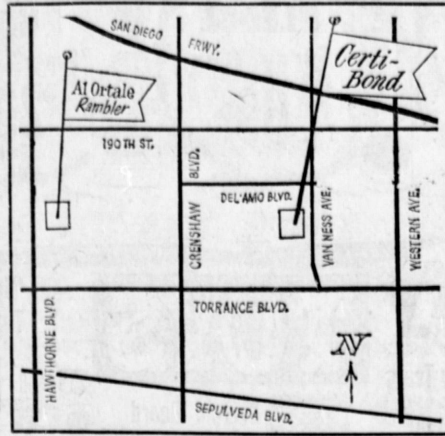

At Chamber of Commerce Export Session Slated Thursday Morning

Exporting techniques and skills will be discussed at a Foreign Trade Conference beginning at 9:30 a.m. tomorrow at the Torrance Chamber of Commerce, 1510 Cravens Ave.

Conducted by the Los Angeles office of the United States Chamber of Commerce in collaboration with the Torrance Chamber, the program will revolve around the general subject of "Selling in World Markets."

Purposes of the workshop, as one in a continuing series, are to implement the national Export Expansion Program, to discuss with local firms the U. S. balance of payment problem, direct and indirect exporting, and explore profit and growth opportunities from entering world markets.

THE DISCUSSION will be considered open end and will help provide answers to the best methods of developing markets abroad.

Chamber of Commerce President Bruce Jones has urged area firms and organizations interested in international trade to attend. The meeting is open to any firm interested in exporting. Reservations may be made by calling the Torrance Chamber of Commerce, 328-2814.

"A Few Minutes' Drive Will Save You Many Dollars"

LOTS OF FREE PARKING

STORE HOURS:
Mon. Thru Fri.
12 Noon 'til 9 p.m.
Sun. 11 a.m. 'til 6 p.m.

DEPARTMENT STORE PLUS SUPERMARKET
501 VAN NESS AVE. . . . . TORRANCE

HEN TURKEYS

Grade 'A' Quality

Every Bird Perfect

10 TO 14 LB. AVERAGE

37^c lb

TOM TURKEYS

18 to 23 Lb. Avg. **34^c** lb

Pork Shoulder Roast **39^c** lb

Boneless Pork Butts **59^c** lb

Pork Steaks Lean Cuts **65^c** lb

Ground Chuck EXTRA LEAN **39^c** lb

FARMER JOHN SMOKED HAMS

Shank Portion **49^c** lb

Butt Portion **69^c** lb

BONELESS, ROLLED Beef Roast

LEAN CUTS FROM U.S. CHOICE BEEF **79^c** lb

You'll Need These PRINCELLA YAMS

No. 2 1/2 Can **4^F 1^O 1^R**

PILLSBURY CAKE MIX

Assorted Varieties SAVE 39c

Large Pkg. **3^F 7° 9^R**

LINDSAY OLIVES

MEDIUM PITTED Tall Cans **4^F 1^O 1^R**

JUNIOR SIZE Turkeys
Small Family Favorite 6 to 9 Lbs. **39^c** lb

Pork Sausage FOR YOUR DRESSING 1-LB. ROLL **39^c**

SPECIAL LOW PRICE . . . SAVE 24c Lb. ALTA BRAZIL

COFFEE 55^c
The highly advertised "Coffee of Brazil" 1-LB. CAN

THANKSGIVING SPECIAL . . . SAVE 24c ARROW BRAND

HEAVY DUTY ALUMINUM **FOIL 39^c**
FOR YOUR CERTI-BOND TURKEY 18 INCH WIDE—25 FEET LONG

ALL PURPOSE SHORTENING

SPRY 59^c
2 Lb. 10 oz. CAN HOLIDAY BAKING SPECIAL

Nestle's . . . Save 48c

Chocolate Morsels 12-oz. Pkg. **3 for $1.00**

Durkee's Flake or Shredded Coconut Lge. Pkg. **4 for $1.00**

Rich's Whip Topping 10-oz. Can **39^c**

STOKELY PINEAPPLE JUICE Big 46-oz. Can **25^c**

Produce Dept. Specials

MIXED NUTS 29^c lb All Your Favorites

Red Yams Serve Them Candied **9^c** lb

Delicious Apples Juicy Red **10^c** lb

Romaine Lettuce Fresh, Crisp Lge. Heads **2 for 15^c**

Summer Squash Tender and Fresh **10^c** lb

SIMPLE SIMON MINCE-APPLE-PUMPKIN SAVE 20c

Family Size 9-Inch Reg. 59c **PIES 39^c**

"WE ALSO HAVE FRUIT PIES"

HOME LAUNDRY Ajax Reg. 3.60 Save 68c **2⁹⁹**

VAN DE KAMP'S 10-OZ. SALAD DRESSINGS (ROQUEFORT—10-OZ. 39c)

BLUE CHEESE 1000 ISLAND LOUIE TARTAR **3^F 0^R 1^R**

Sara Lee Crescent Rolls Fingerleaf Rolls or Cloverleaf Rolls **49^c** ea

Sara Lee — Cheese Danish Cakes or Cherry Danish 11-oz. **82^c**

Frozen Rite Parkerhouse Rolls or Cloverleaf Rolls **35^c** ea

MEADOW GOLD ICE CREAM SQUARE CARTON **55^c**

EGG NOG Quart Carton **47c**

TIME SAVING FROZEN FOOD SPECIALS

TREESWEET ORANGE JUICE 12-OZ. CANS 3 for 98c **6 1⁰⁰**

TREE TOP APPLE JUICE 6-oz. Cans **2 29^c**

ORE-IDA HASH BROWN POTATOES 12-oz. Pkgs. **7 1⁰⁰**

PRIME FROZEN Peas • Cut Corn • Peas & Carrots • Cut Broccoli • Butter Beans • Leaf Spinach • French Fries

Special Low Price **8 1⁰⁰** 10-oz. pkgs.

DELICATESSEN SPECIALS

Hollywood Margarine 1-Lb. Ctn. **3 for $1.00**

Kraft Philadelphia Cream Cheese 2 3-oz. pkgs. **25^c** 6-oz. pkgs. **$1**

OLD CHARTER 7 year old Bourbon. Was 14.68 — Save 2.69 **11.99** NOW — HALF GALLON

DON O. RUM Puerto Rican—Full Quart Was 5.95 — Save 96c **4.99** NOW FOR LIMITED TIME

Yellowstone Sour Mash 6 Yr. Old 86 Proof Straight Bourbon **5.27** FULL FIFTH