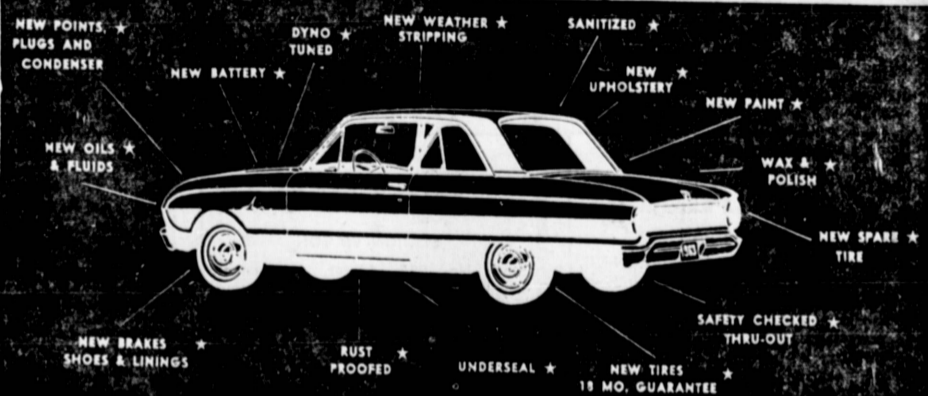

VEL'S FORD — MOST EXCLUSIVE

★ RENEWED USED CARS

★ VEL'S VALUE SEALED

NO FINER QUALITY USED CAR VALUES AT ANY PRICE!

★ HERE'S WHY YOU SHOULD BUY AT VEL'S ★

Our used car manufacturing plant occupies the huge building that formerly housed Soala Steel at 908 Van Ness Avenue in Torrance. It includes a modern Paint Booth, Body, Metal and Mechanical Dept., Upholstery Dept., Glass Shop and Detail Dept. We do used car reconditioning under strict quality control on a factory assembly line basis. We have our own Firestone Tire distributorship. There are no finer used cars available at any price. We employ these methods to guarantee your complete satisfaction.

OVER 300 USED CARS TO CHOOSE FROM

★ AS NEEDED