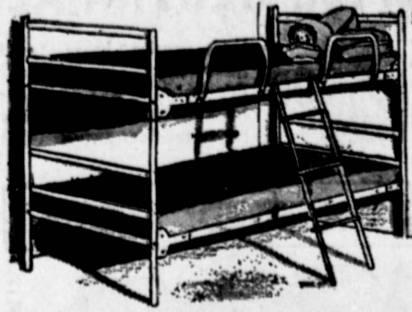

LEONARDS 3 SMASH DAYS!

SAVE TO 70% AND MORE!

'Color Coordinated' Cal-Style METAL BUNK BEDS

Sturdy, all-metal, full twin size bunk beds. Choose from white or bronze. 10 decorator colored and panels to choose from. Complete with springs, guard rail and ladder. Part of a complete open stock bedroom grouping.

\$67.95 VALUE **48⁷⁷**

FULL TWIN SIZE

5-pc. "Visionaire" DINING ROOM GROUP

CLASSICALLY AMERICAN-URBANE & INFORMAL

A forceful concept of dining room furniture designed for today's way of life, combining a clever "durable and functional" look with a smart "off the floor" look. Classically American. Oiled walnut finish blends with popular colors.