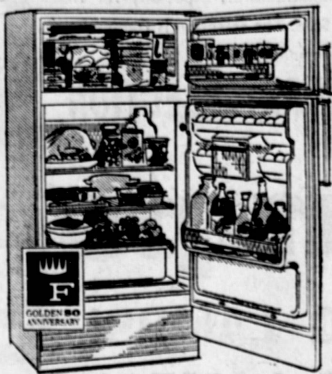

LEONARDS
SAVE TO 70% AND MORE!

3 SMASH DAYS!

SALE OF REFRIGERATORS

**FRIGIDAIRE FAMILY SIZE
 10-ft. Refrigerator**

- 24-lb. freezer chest has fast ice cube freezing, 2 18-cube trays!
- 15-lb. sliding chill drawer for fresh meats!
- Full width porcelain enamel vegetable hydrator!
- Roomy storage door has space for eggs & 1/2 gal. cartons!
- All shelves are full width and full depth!
- Available in turquoise

109⁸⁸

WAREHOUSE SALE!

**PRICED TO CLEAR OUT!
 COME AND GET 'EM!**

**FRIGIDAIRE "FROST-PROOF"
 12-ft. Refrigerator**

- Big 120-lb. zero zone freezer!
- Full width, full depth shelves, fully usable!
- Compartmented shelf for 17 eggs!
- Butter compartment and roomy storage door!
- Extra deep door shelf for 1/2 gal. milk cartons!
- Fruit & vegetable hydrator!

TAKE YOUR PICK OF FAMOUS BRAND NAMES!

Refrigerators! Washers!

- FRIGIDAIRE!
- GENERAL ELECTRIC!
- RCA WHIRLPOOL!
- MAYTAG!
- KENMORE!
- COLDSPOT!
- AND OTHERS

Tremendous selection of factory reconditioned automatic washers and refrigerators that are guaranteed to operate like new. Take your pick of Coldspots, Frigidaires, General Electrics, etc., in all sizes. No matter what you may desire in a used washer or refrigerator you'll find it at Leonards Gigantic Warehouse Sale!