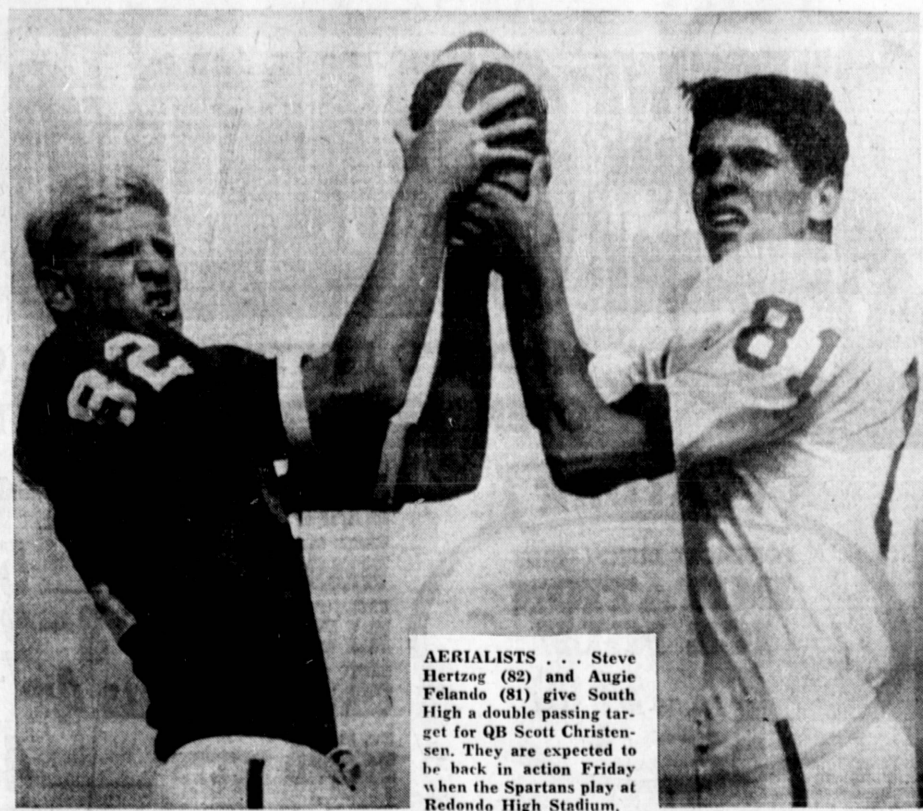

Marine League Teams Play

What could be the best race in Marine League annual shapes up with the first "biggie" pitting Narbonne against Banning. Carson invades Gardena and Jordan treks to San Pedro with all hands concerned showing good potential this fall.

Despite the absence of half-back Ken Bridges (out for three weeks) due to a knee injury, Paul Huebner's Banning Flots bristle with strength. (Fullback Sam Gipson, 9.9 sprinter who has averaged nearly 150 yards rushing per game, is the No. 1 threat, but QB's Ted Flores and Joe Mendoza have the ability to mount a strong air game with ends Dan Adelman, Richard Martinez, Walter Carrillo, Steve Seward, and Rollie Thomas on the receiving side.

Narbonne also has a fine interior line, spearheaded by tackles Clark Davis and Rod White and guard Martin Nazawa. Quarterback Joe Di Massa, ends Larry Perazzo and Jim Guillou, and running backs Jess Mota and Bobby Dean give punch to coach Jack Bobinette's Gaucho attack.

Banning is out to avenge two straight losses.

AERIALISTS . . . Steve Hertzog (82) and Augie Felando (81) give South High a double passing target for QB Scott Christensen. They are expected to be back in action Friday when the Spartans play at Redondo High Stadium.

Bay League Standings

VARSITY			
Team	W	L	Pts.
Santa Monica	1	0	41
Redondo	0	10	2
Inglewood	0	12	0
Mira Costa	0	0	0
Hawthorne	0	1	12
North	0	1	0
South	0	1	0

BEES			
Team	W	L	Pts.
North	1	0	35
Santa Monica	1	0	18
Hawthorne	1	0	13
Mira Costa	0	0	0
Redondo	0	1	7
South	0	1	0
Inglewood	0	1	0

CEES			
Team	W	L	Pts.
Santa Monica	1	0	21
Hawthorne	1	0	13
North	1	0	13
Mira Costa	0	1	0
Redondo	0	1	2
Inglewood	0	1	0
South	0	1	0

... South Plays Redondo

(Continued from page C-10) transfer Ralph Gambin, and Quarterback Barry Winkler, lead the Mustangs.

Coach Pete Austin expects his team to be tough in league action.

Coach Ed Levy of North, however, is becoming more impressed with his "fill-in" quarterback Jerry Ball, a junior, and should Steve Schmitz and Ken Major get into the line-up, the Saxons could give the Mustangs a good battle.

The young coach credited Steve Jones, his fullback, with a great job on defense against Santa Monica, in spite of the score. Jones averaged 3.1 yards per carry as well.

With Dale Hewitt limited to defensive duty, the Spartans have not been at full strength on offense. The loss to Santa Monica was preceded by 7-6 losses to Pioneer League powerhouses Palos Verdes and El Segundo.

Besides beating Hawthorne Redondo has beaten Torrance, 14-0, and Lawndale, 21-13.

North will run into a burly hard running backfield when Mira Costa invades the North Stadium. All-Bay League full-back Jeff Colmer, South

HARNESS RACINGS

HOLLYWOOD PARK

Now thru Nov. 20
Tues. thru Sat.
First Race
1:00 P.M.
DAILY DOUBLE

Cycle Records Are in Season

Ascot Park motorcycle records go under fire Friday night when the AMA flat track season moves into its 25th week, and the time of the year when track standards for the half-mile dirt oval always are in jeopardy.

LIMITED TIME ONLY!

FREE

T-Shirt when you take a free demonstration ride (bring this ad with you) at . . .

LONG BEACH HONDA
"America's Largest Volume Honda Dealer"

5105 ATLANTIC AVE.
Just North of Del Amo
GA 3-1433

4328 E. ANAHEIM & XIMENO
South of Traffic Circle
GE 9-0943

Open 9 a.m. to 9 p.m. daily
Sundays 10 a.m. to 6 p.m.

No comparison.