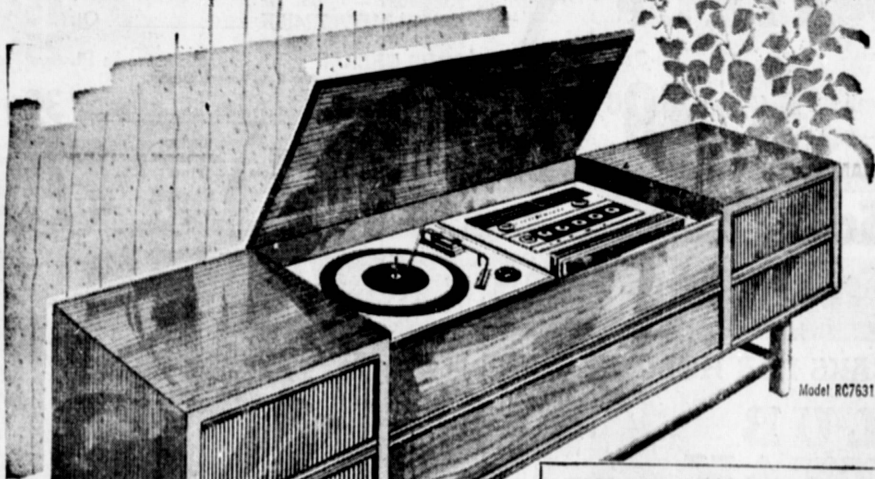

SENSATIONAL SAVINGS ON...STEREO

Model RC7631

EIGHT SPEAKER STEREO

AM/FM Solid State FM Stereo Tuner

Enjoy the finest sound around with General Electric's all transistorized solid state stereo handsomely styled in contemporary Walnut wood veneer cabinetry. Packed with top quality G-E features... Bass Boost... Scratch Filter... Pilot Light... Tape Jacks... Record Storage.

SAVE $50⁰⁰ WAS $379⁵⁰

NOW **$329⁵⁰**

Did you know that G-E Solid State Stereo Consoles start at only **$129⁸⁸**

G-E'S SOLID STATE ALL TRANSISTOR CIRCUITRY USES NO TUBES!

JAM-PROOF 4-SPEED CHANGER and G-E TONAL-1 TONE ARM

G-E "STEREO STAR" SYNCHRO-FINE TUNER

uses no tubes. "Stereo Star" lights when you tune FM-Stereo broadcast and holds it. Easy-view slide rule dial.

8 SPEAKER SYSTEM

2 high compliance, high mass 12-inch woofers plus six 3-inch tweeters surround you with balanced stereo fidelity.