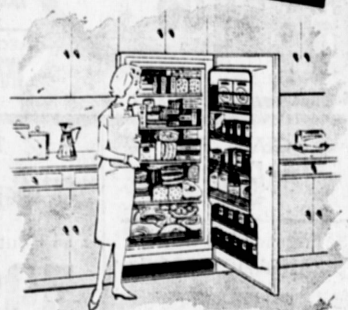

ECONOMY 12 FREEZER

SALE PRICED **$169⁸⁸** MODEL CA12SA

All prices include ONE FULL YEAR Authorized G-E SERVICE!