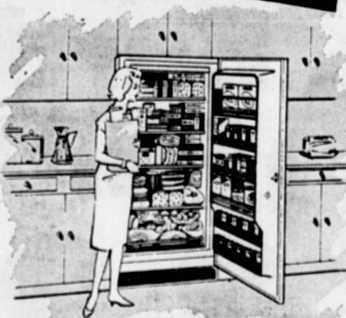

MODEL TB12MA

ECONOMY 12 FREEZER

SALE PRICED **$169⁸⁸**

MODEL CA125A

All prices include ONE FULL YEAR Authorized G-E SERVICE!