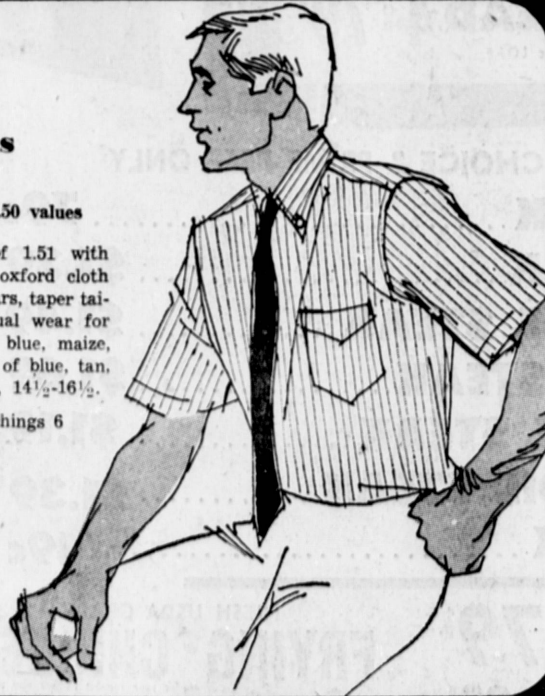

may co. men's sportswear 45

Sale!
ivy style
dress shirts

2.99 4.50 values

Chalk up savings of 1.51 with every shirt! Cotton oxford cloth . . . button down collars, taper tailoring, dress or casual wear for any campus. White, blue, maize, burgundy, or stripes of blue, tan, pewter. Short sleeve, 14 1/2-16 1/2.

may co. men's furnishings 6

for top-level conferences
Specially priced attache

16.00 regular 23.95

Our suntan top-grain saddle cowhide attache case with french edge stitching, hand-rubbed wax finish, stay-open hinged and 5-pocket lid file. The price is so easy on your wallet.