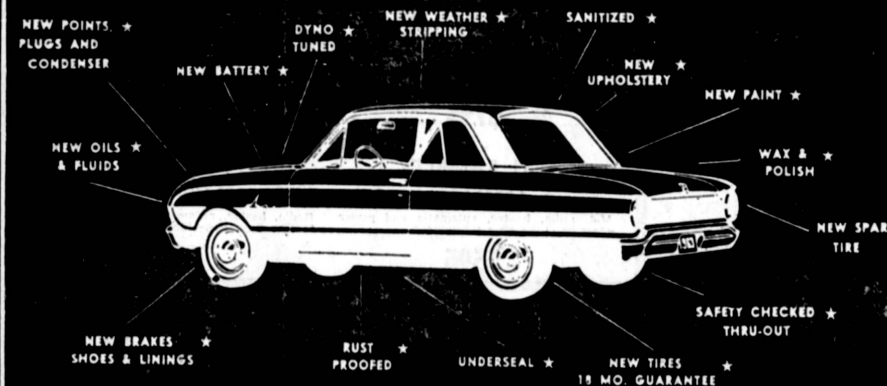

ANNIVERSARY SALE!

FORDS HAVE BEEN SOLD IN TORRANCE SINCE JANUARY 1921. WE'RE CELEBRATING THE 44TH YEAR OF CONTINUOUS FORD SALES AND SERVICE IN THIS THRIVING, PROSPEROUS CITY. WE AT VEL'S FORD HAVE JUST COMPLETED THE MOST SUCCESSFUL SALES YEAR IN OUR HISTORY AND WE'RE DEDICATED TO MAKING 1965 EVEN BETTER. BUY NOW AND ENJOY SPECIAL SAVINGS DURING THIS ONCE A YEAR EVENT!

BRAND NEW 1965 FALCON 2-DR. SEDAN

170 CID Engine—Conv. Package

Low as **$46²⁰** Per Month

(65-359)

BRAND NEW 1965 FORD "500"

T-BIRD 352 V-8 Engine, Radio, Heater, Tinted Glass, Smog Device Etc.

Low as **$59³²** Per Month

(65-500)

BRAND NEW 1965 FORD F100—129" WB PICKUP

6-cylinder, long bed, heavy-duty springs, smog device, standard transmission.

Low as **$45⁹²** Per Month

(65T314)

BRAND NEW 1965 THUNDERBIRD HARDTOP

Cruisomatic, full power, radio, heater, whitewalls, tinted glass, fendershields.

Low as **$98⁶⁸** Per Month

(65-452)

IMMEDIATE DELIVERY

ALL PAYMENTS FIGURED WITH NORMAL DOWN

BRAND NEW 1965 FAIRLANE SPORT COUPE

289 V-8 engine, Cruisomatic, radio, heater, whitewalls, tinted glass, seat belts, padded dash.

Low as **$65⁸⁸** Per Month

(65-517)

SPECIAL 44TH ANNIVERSARY USED CAR PRICES

VEL'S FORD — MOST EXCLUSIVE

★ RENEWED USED CARS ★ Unconditionally Guaranteed ★