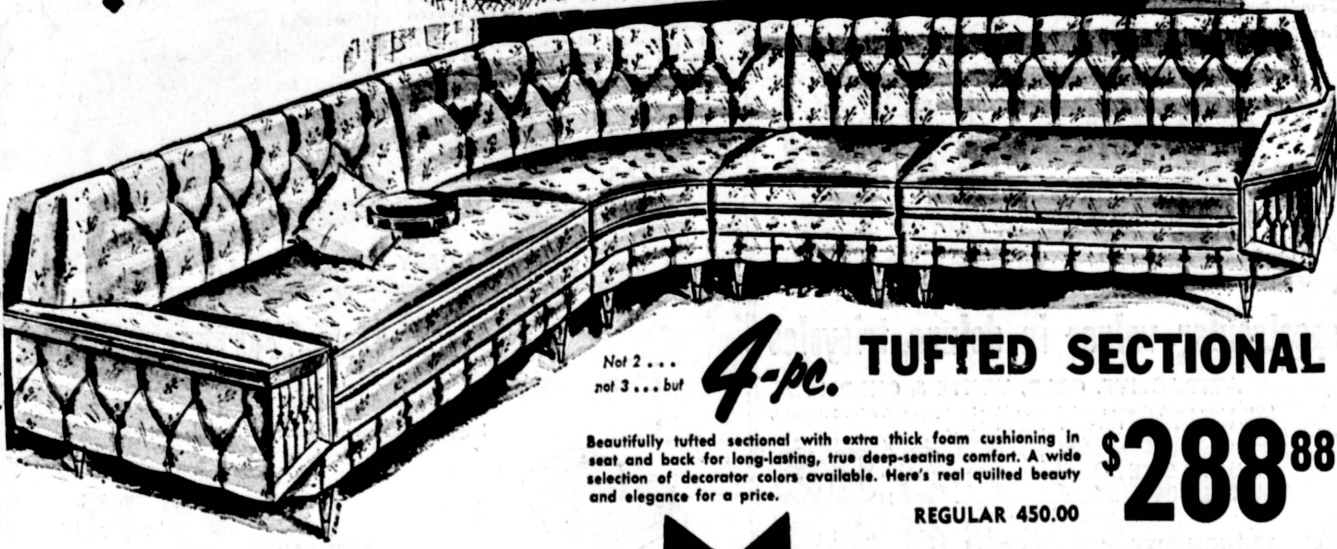

TRY-IT HAS GIFTS GALORE!

for Everyone on your Christmas List

Not 2... not 3... but **4-pc. TUFTED SECTIONAL**
 Beautifully tufted sectional with extra thick foam cushioning in seat and back for long-lasting, true deep-seating comfort. A wide selection of decorator colors available. Here's real quilted beauty and elegance for a price. **\$288⁸⁸**
 REGULAR 450.00

You'll Save \$31.98
4-PC. BEDROOM WITH PLASTIC TOPS
 reg. 169.95. Big double dresser, landscape mirror, chest and bed. Walnut veneers and fine cabinet woods. **\$137⁹⁷**

Big \$30.12 Price Cut
\$189.00 4-PC. BEDROOM
 Mar-proof FORMICA tops. Genuine veneers and fine woods in walnut finish. Double dresser, mirror, chest and bed. **\$158⁸⁸**