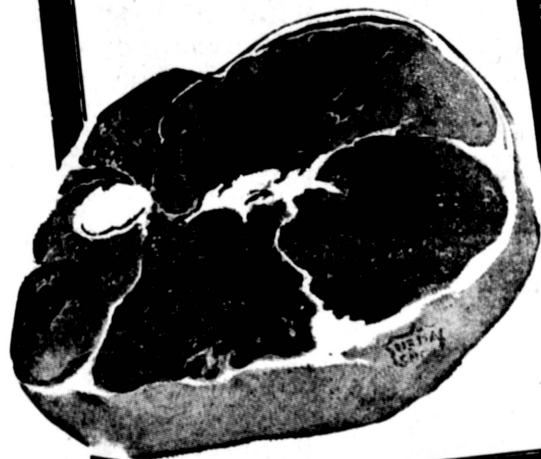

The Home of The Low Price King • The Home of The Low Price King • The Home of The L

The Home of The Low Price King • The Home of The Low Price King • The Home of The Low Price King • The Home of The Low Price King • The Home of The Low Price King

THE SAME LOW PR

CENTER CUT or SWISS CUT ROUND STEAK

59

^c
lb

GOLDEN WEST

PRICES EFFECTIVE

385 No. HAWTHORNE BLVD
OPEN 9-6, MON. thru SAT. — HAWTHORNE

ROLLED ROAST BONELESS

SIRLOIN
TIP OR
TOP ROUND
"The Roast
That Made
Golden West
Famous"

69

^c
lb

SPENCER STEAKS

89

^c
lb

BONELESS
LEAN,
WELL-TRIMMED

PRIME RIB ROAST

59

^c
lb

THE KING OF BEEF ROASTS

Delicious Tender

PORTER T-BONE

Table Trimmed—Lean

Boneless—Well Trimmed

TOP SIRLOIN