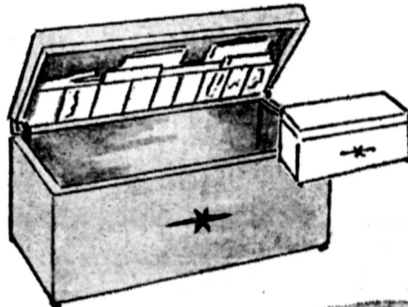

Deluxe Toy Chest
REGULARLY SOLD AT $11.95

9.99

32" long - 16" wide - 16" high - has safety hinges, upholstered in Larchmont heavy plastic covering, heavy cotton padding, plywood top and bottom - Philippine mahogany interior book rack. Tan or white.