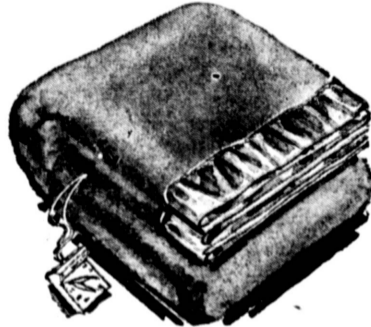

SALE

FULLY AUTOMATIC, FULLY GUARANTEED BY US! . . .

Should any problem occur with your blanket, simply return it to us for exchange or repair.

LA CHERI FIRST QUALITY BOXED FOR GIFT GIVING

La Cheri Mod. 300 . . . . . 9.99
twin bed . . . single control
La Cheri Mod. 301
double bed . . . single control . . . 10.99
La Cheri Mod. 302 . . . . . 12.99
double bed . . . dual control

OUR SUPER ECONOMY BUY!

Twin bed size . . . single control . . . controls and wiring . . . 100 per cent perfect . . . blanket materials slightly irreg., poly bagged. Mod. #900.

7⁶⁶
Double bed size only 8.66