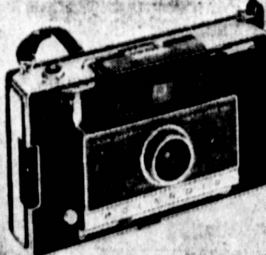

THE FAMOUS 100

MODEL #100

115⁸⁴

FLASH INCLUDED!