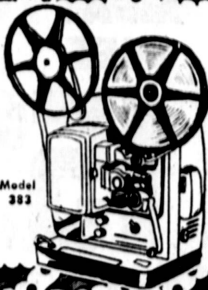

8MM MOVIE PROJECTOR

BELL and HOWELL