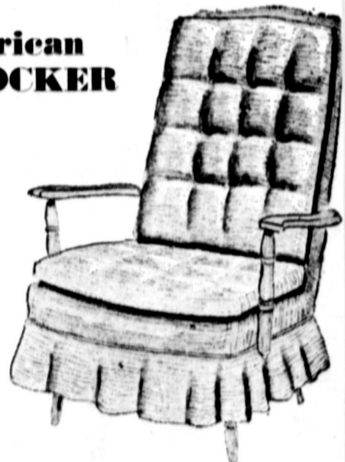

Molded Plywood Contour Shell Chairs

Sleekly contoured chairs adapted from Danish originals costing much more. Belongs in any room in your home! Upholstered in practical supported plastics, finished in rich walnut. Comes in coral and turquoise.

$39.95 VALUE!
$28.88