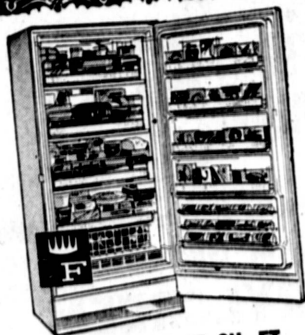

**FRIGIDAIRE 17 CU. FT.
"FROST PROOF" FREEZER**

- No frost—no defrosting ever! Frost-Proof system stops frost before it can form!
- Big 800 lb. freezer. Famous Frigidaire Meter-Miser maintains zero zone freezing temperatures!
- Sliding basket!
- 4 deep door shelves with removable front!
- Juice can rack for fingertip storage!

348⁸⁸

WITH
FRONT
LOADING
FEATURES