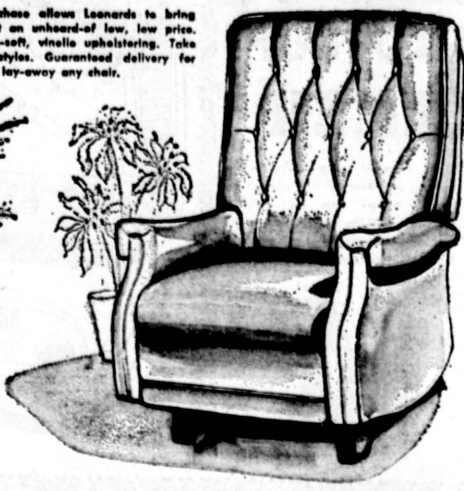

OPEN NIGHTS 'TIL
10 A.M. TO 10 P.M.—SAT. & SUN. 'TIL 7 P.M.

10 PM

LEONARDS

LAYAWAY NOW!
SMALL DEPOSIT HOLDS!
Delivery on or Before
CHRISTMAS!

Carload Purchase "Berkline" Rockers & Recliner Chairs