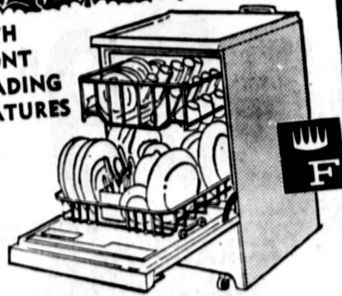

**FRIGIDAIRE PORTABLE
DISHWASHER**

- Thorough, effective washing action!
- 19 table setting capacity (NEMA)
- Spill-Saver Top with Melamine surface.
- Single-push timer dial for easy operation.

198⁸⁸

**SCOOP! GENERAL ELECTRIC!
1965 WASHER**

General Electric's all new 1965 washer that has a giant capacity of up to 14 pounds. See it now... At Leonards.

178⁸⁸

**OPEN
NIGHTS
'til
Christmas**

1965 CALENDAR TOWELS

Pure Irish Linen Calendar towels that are ideal for traditional or modern decor. Hand-weaved dowel for hanging. Come in decorative box.

1.00 VALUE

4 For $3