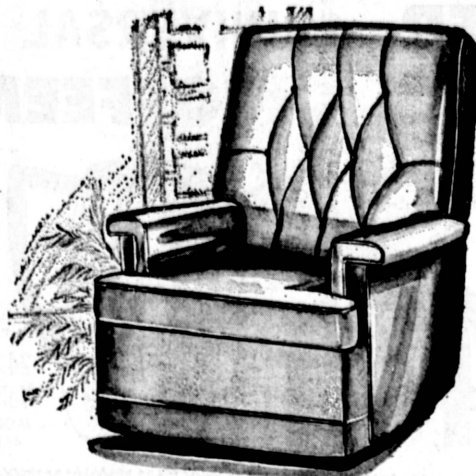

OPEN NIGHTS 'TIL
10 A.M. TO 10 P.M.—SAT. & SUN. 'TIL 7 P.M.

10 PM

LEONARDS

LAYAWAY NOW!
SMALL DEPOSIT HOLDS!
Delivery on or Before
CHRISTMAS!

Carload Purchase "Berkline" Rockers & Recliner Chairs