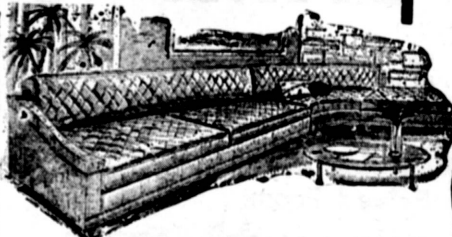

3-PC. MODERN SECTIONAL

$197

**BUY ON
EASY
TERMS!**