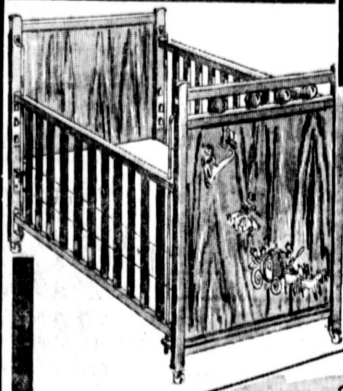

Mc Mahan's

NO PAYMENTS
'TIL NEXT YEAR
ON OUR EASY
PAYMENT PLAN!

6-PIECE NURSERY ENSEMBLE

Buy this year for those years ahead. Imagine . . . everything for the nursery at one low price. Hardwood play-yard, hardwood drop-side crib, crib bumper pad, crib mattress and metal frame highchair.

COMPLETE!

$69⁹⁵

(75¢ Weekly)