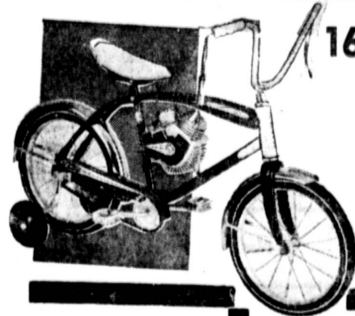

16" THUNDER ROD

Give him a modern-designed Thunder Rod for his two first two wheeler by Murray. "Motor" Training wheels. White sidewalls.

$29⁸⁸

ADMIRAL COLOR TV **$366⁰⁰**

WITH
WORKING
TRADE