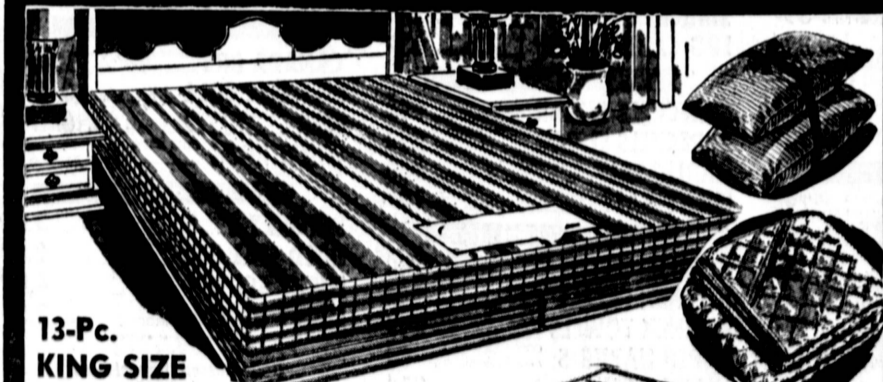

13-Pc. KING SIZE BEDDING SALE!

ALL 13 PIECES... **$188** $2.00 WEEKLY
FOR ONLY.....

SPECIAL PACKAGE PRICE INCLUDES—

- ★ KING SIZE ENGLANDER MATTRESS 4 ft. wide, 7 ft. long
- ★ KING SIZE ENGLANDER 2 - pc. BOX SPRINGS
- ★ STURDY KING SIZE METAL BED FRAME
- ★ ONE KING SIZE BED PAD, ZIG ZAG STITCHED
- ★ TWO KING SIZE SHEETS
- ★ ONE FLUFFY SOFT KING SIZE BLANKET
- ★ TWO KING SIZE JUMBO PILLOWS
- ★ TWO KING SIZE PILLOW CASES
- ★ KING SIZE Iridescent BEDSPREAD, COLOR CHOICE

PLUS
KING SIZE
BLANKET