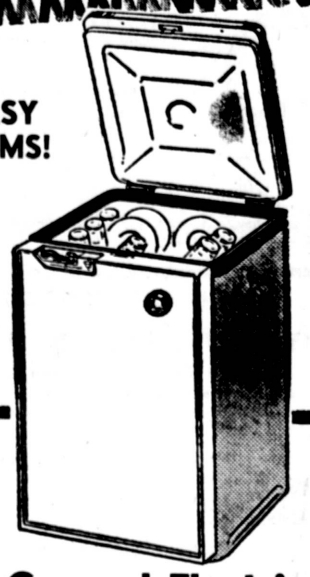

EASY TERMS!

General Electric PORTABLE DISHWASHER

- Sparkling dishes without hand rinsing!
- Needs no installation!
- Waist high control!
- Glides smoothly on easy-rolling casters.

99⁸⁸

GRAND OPENING SPECIAL

Most Spectacular VALUES in Southern Calif. History! PRICES SLASHED!