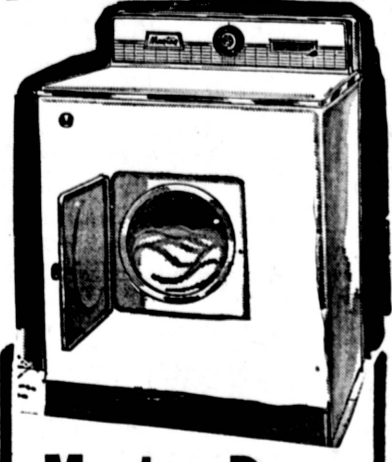

Maytag Dryer EVEN DRYING! NO HOT SPOTS!

- Dynamic disc lint filter!
- Push button temperature selector!
- Clothes are dried gently in a circle of low-temperature heat!
- Clothes need less ironing because wrinkles are not baked-in!
- Maytag dependability is built-in!

138⁰⁰

GRAND OPENING SPECIAL