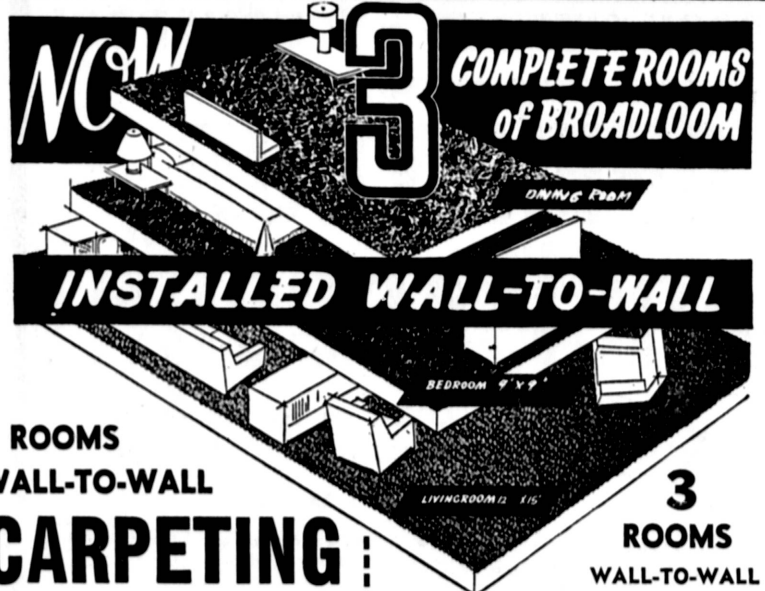

**138<sup>00</sup>**

GRAND OPENING SPECIAL

EASY TERMS!

Most Spectacular VALUES in Southern Calif. History! PRICES SLASHED!

3 ROOMS WALL-TO-WALL CARPETING HIGH LOW PATTERN CONTINUOUS FILAMENT NYLON

INCLUDING 50-OZ. PADDING AND TACKLESS INSTALLATION

Gorgeous wall-to-wall carpeting for 3 rooms (average 32 yards) at the lowest price ever. Choose from 3 fabulous colors in an attractive high low pattern. 100% continuous filament nylon with double jute back.

SAVE ALMOST 50%

\$288.00 VALUE

**188<sup>88</sup>**

3 ROOMS WALL-TO-WALL DUPONT '501' CONTINUOUS FILAMENT NYLON CARPETING

INCLUDING 50-OZ. PADDING AND TACKLESS INSTALLATION!

Imagine 3 rooms carpet wall-to-wall (average 32 yards) at this low, low price! Take your pick of gorgeous popcorn or lovely high low patterns in this most wanted Dupont "500" continuous filament nylon carpeting. 10 colors from which to choose. 10 year unconditional guarantee!