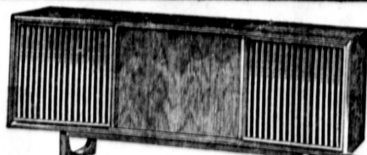

209⁸⁸

NEW! FROM HARDWICK
"THE DEBUTANTE"
Eye Level Range

- Automatic top burner.
- Low-Temp oven control.
- Thermal eye top burner.
- 3 in 1 griddle & middle griddle.

FREE
West Bend
Fry Pan
With Purchase

278⁸⁸

RCA VICTOR
New Vista Solid State Stereo

Come in for
Grand Opening
SPECIAL
PRICES!

- Solid State Stereo Amplifier.
- Breathtaking 8-speaker sound. Two 15" discorses, two 7" x 6" mid-range, four 3/4" tweeters.
- Solid state FM-AM-FM stereo radio with "signal entry."
- Sturdomatic 4-speed changer with Feather Action Tone Arm.
- Stereo headphone jack (headphones optional).