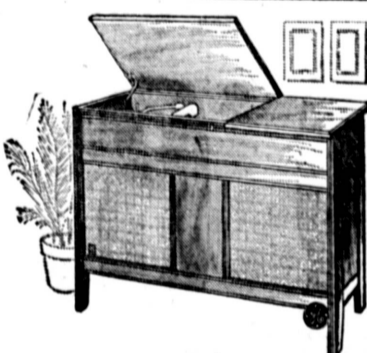

GRAND OPENING SPECIAL

164⁸⁸

NEW! Has AM Radio-Clock Timer!
G-E CLOCK RADIO
PERSONAL TV
WITH ALL-CHANNEL VHF-UHF

Grand Opening Special

- All-channel VHF-UHF reception with G-E Tandem "162" integrated tuning featuring the exclusive "410" permanent transistor tuner.
- Front controls & front sound—easy to see... easy to use... easy to hear.
- AM Radio, clock-timer, and private earphone jack complete personal information center.

139⁸⁸

EMERSON
Personal Portable TV

GRAND OPENING SPECIAL

- All-Channel UHF/VHF tuner.
- Lightweight and portable.
- Full view 11" picture tube.
- Telescoping hide-away antenna.
- Smart decorator styled cabinet.
- Gentle on the eyes... gentle on the pocketbook.

\$98

GENERAL ELECTRIC
CONSOLE STEREO

GRAND OPENING SPECIAL

- Dual channel stereo amplifier
- GE RD 100 4 speed automatic.
- FM stereo broadcast
- Diamond stylus
- AM/FM tuner multiplex.
- 4 speaker system.

Amazing Buys! LEONARDS PRICES ARE THE LOWEST! EASY TERMS!

GIBSON
FROST CLEAR
12 Cu. Ft. FREEZER

GRAND OPENING SPECIAL

- No defrosting ever!
- 12 cu. ft. capacity!
- Handy storage shelves in door!
- Lowest price ever advertised!