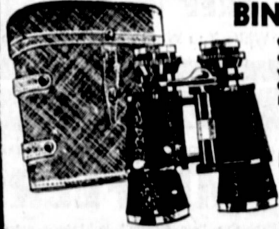

7x35 CENTER FOCUS BINOCULARS

Outstanding buy! 7 x 35, center focus binoculars with fully-coated optics. Complete with genuine leather case.
39.50 Value
18⁸⁴