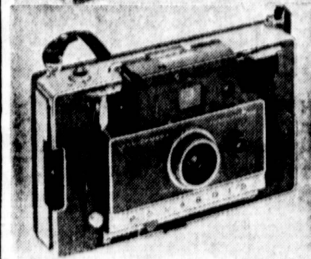

THE FAMOUS 100 Especially designed for those seeking versatility. Transistorized shutter has greater capacity, can do everything the 101 can, plus make black and white indoor pictures without flash and automatic time exposures.

Model #100
115⁸⁴

SEE FACTORY DEMONSTRATIONS

1. ★ POLAROID Factory representative will answer your questions and demonstrate the new color camera and film. NOV. 22nd NOON 'til 6 P.M.
   - ★ YASHICA CAMERA NOV. 21st-1 P.M.-10 P.M.
   - ★ CONCORD TAPE RECORDER NOV. 24th
   - ★ SONY TAPE RECORDER NOV. 23rd
2. ALL AT BURBANK STORE