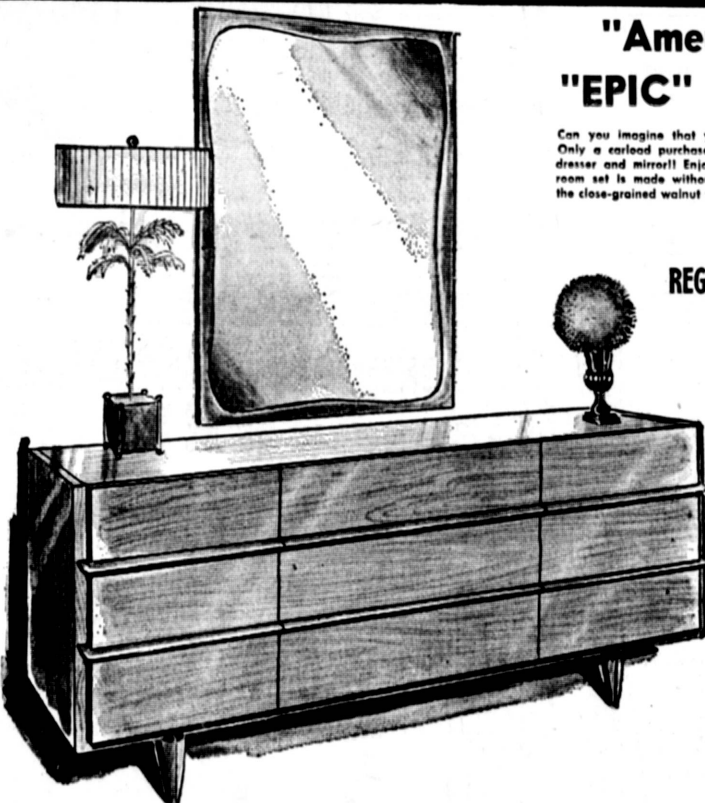

MATES BED WITH TRUNDLE **\$99.50**
REG. \$158.95 VALUE

- SEE THE CO-ORDINATED PIECES
- DRESSERS • CHESTS • CORNER DESKS
- HUTCH TOPS • DESKS

QUILTED NAUGAHYDE SWIVEL ROCKER

This new swivel rocker has deep comfort and is upholstered in elegant and practical quilted Naugahyde. Heavy duty swivel and rocker mechanism. Built for years of service. Choose from Decorator colors of coral, gold, jade, blue or bronze.

SAVE 28%

REG. \$79.95 VALUE

\$55

BUY 'EM BY THE PAIR! 2 for \$98

"American of Martinsville" "EPIC" DRESSER and MIRROR

Can you imagine that you can own American of Martinsville furniture for this low low price! Only a carload purchase by Leonards can make this possible . . . Look at this huge 70" triple dresser and mirror! Enjoy the natural beauty of walnut! For sheer simplicity, this beautiful bedroom set is made without ornamental distraction. The warm brown finish permits the beauty of the close-grained walnut to be shown to its fullest advantage.

REGULAR 219.95 **\$158** DRESSER AND MIRROR

FULL OR QUEEN SIZE HEADBOARD . . \$38
2-DRAWER COMMODOES \$48

* ALSO AVAILABLE IN KINGSIZE HEADBOARD *

Early American LOUNGER & OTTOMAN FOR YOUNG MODERNS

Deep foam cushioning, rich maple finish combine with appropriate Early American fabric and solid construction to preserve "Old Fashioned" comfort in this gigantic turnabout rocker. A must for living rooms, family rooms or casual rooms.