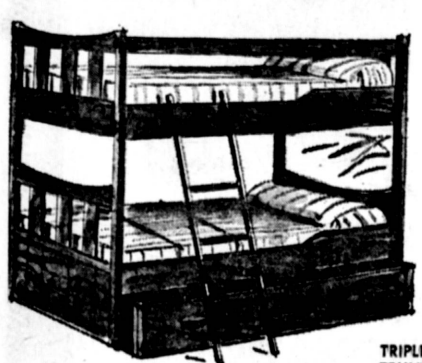

- BUFFET REG. \$99.95 **\$78**
- CHINA REG. \$139.95 **\$98**
- SIDE CHAIR REG. \$24.95 **\$17**
- ARM CHAIR REG. \$29.95 **\$19**

"Visionaire" DINING ROOM

A forceful concept of dining room furniture designed for today's way of life, combining a clever "durable and functional" look with a smart "off the floor" look. Classically American, yet subtle, urbane and informal—at ease in any surroundings. The oil walnut finish blends so well with the popular colors and accessories of today's contemporary interiors.

RECTANGULAR OR ROUND EXTENSION TABLE WITH 4 MOLDED BACK CHAIRS **\$128**

REGULARLY \$179.95

ALSO AVAILABLE IN ROUND TABLE

Early Bird LAY-A-WAY SALE

SMALL DEPOSIT HOLDS ANY ITEM TIL CHRISTMAS

KROEHLER BUNK and TRUNDLE SALE

MATES BED WITH TRUNDLE **\$99.50**
REG. \$158.95 VALUE

- SEE THE CO-ORDINATED PIECES
- DRESSERS • CHESTS • CORNER DESKS
- HUTCH TOPS • DESKS

QUILTED NAUGAHYDE SWIVEL ROCKER

This new swivel rocker has deep comfort and is upholstered in elegant and practical quilted Naugahyde. Heavy duty swivel and rocker mechanism. Built for years of service. Choose from Decorator colors of coral, gold, jade, blue or bronze.