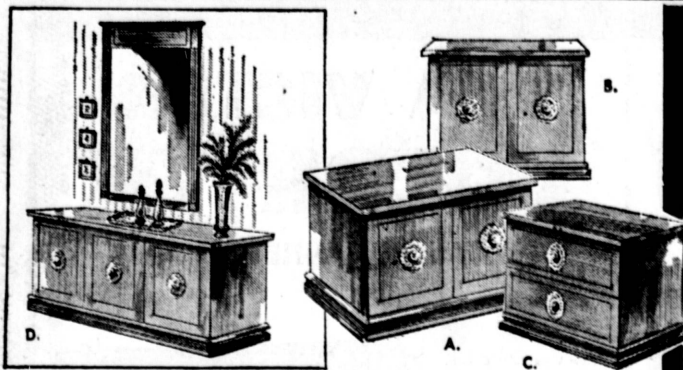

LEONARDS

Sale of LOVELY DECORATOR CHESTS

Choose from a stylish lamp commode, functional console or sophisticated low chest, in four of the newest contemporary colors . . . rich antique white, vibrant cherry red, warm avocado or exciting gold. Also available in two and three drawer models. The rich, antique finish conveys the custom look of fine craftsmen.

- A. 2-DRAWER LAMP COMMODE
18"x28"x20" REG. \$44.00 **\$38**
- B. 2-DOOR CORNER COMMODE
30"x30"x20" (Finished Back) REG. \$69.00 **\$55**
- C. 2-DOOR CONSOLE
18"x37"x28" REG. \$69.00 **\$55**
- D. 3-DOOR LOW CHEST
18"x46"x20" REG. \$78.00 **\$63**

- BUFFET REG. \$99.95 **\$78**
- CHINA REG. \$139.95 **\$98**
- SIDE CHAIR REG. \$24.95 **\$17**
- ARM CHAIR REG. \$29.95 **\$19**

"Visionaire" DINING ROOM

A forceful concept of dining room furniture designed for today's way of life, combining a clever "durable and functional" look with a smart "off the floor" look. Classically American, yet subtle, urbane and informal—at ease in any surroundings. The oil walnut finish blends so well with the popular colors and accessories of today's contemporary interiors.