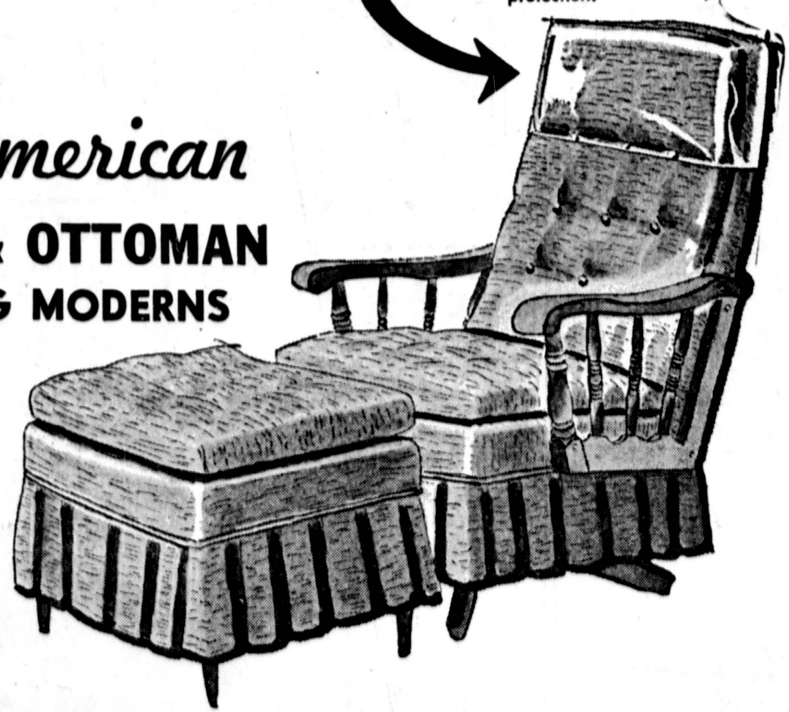

Early American LOUNGER & OTTOMAN FOR YOUNG MODERNS

Deep foam cushioning, rich maple finish combine with appropriate Early American fabric and solid construction to preserve "Old Fashioned" comfort in this gigantic turnabout rocker. A must for living rooms, family rooms or casual rooms.

REG. $99.95 VALUE **$66**

BOTH PIECES