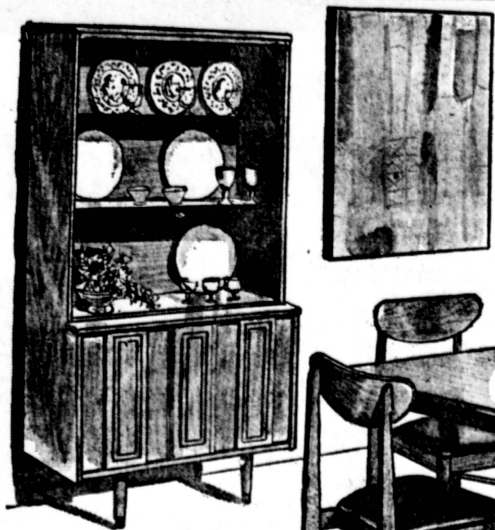

LEONARDS

Sale of LOVELY DECORATOR CHESTS

Choose from a stylish lamp commode, functional console or sophisticated low chest, in four of the newest contemporary colors . . . rich antique white, vibrant cherry red, warm avocado or exciting gold. Also available in two and three drawer models. The rich, antique finish conveys the custom look of fine craftsmen.

- A. 2-DRAWER LAMP COMMODE
18"x28"x20" REG. \$44.00 **\$38**
- B. 2-DOOR CORNER COMMODE
30"x30"x20" (Finished Back) REG. \$69.00 **\$55**
- C. 2-DOOR CONSOLE
18"x37"x28" REG. \$69.00 **\$55**
- D. 3-DOOR LOW CHEST
18"x46"x20" REG. \$78.00 **\$63**

- BUFFET REG. \$99.95 **\$78**
- CHINA REG. \$139.95 **\$98**
- SIDE CHAIR REG. \$24.95 **\$17**
- ARM CHAIR REG. \$29.95 **\$19**

"Visionaire" DINING ROOM

A forceful concept of dining room furniture designed for today's way of life, combining a clever "durable and functional" look with a smart "off the floor" look. Classically American, yet subtle, urbane and informal—at ease in any surroundings. The oil walnut finish blends so well with the popular colors and accessories of today's contemporary interiors.